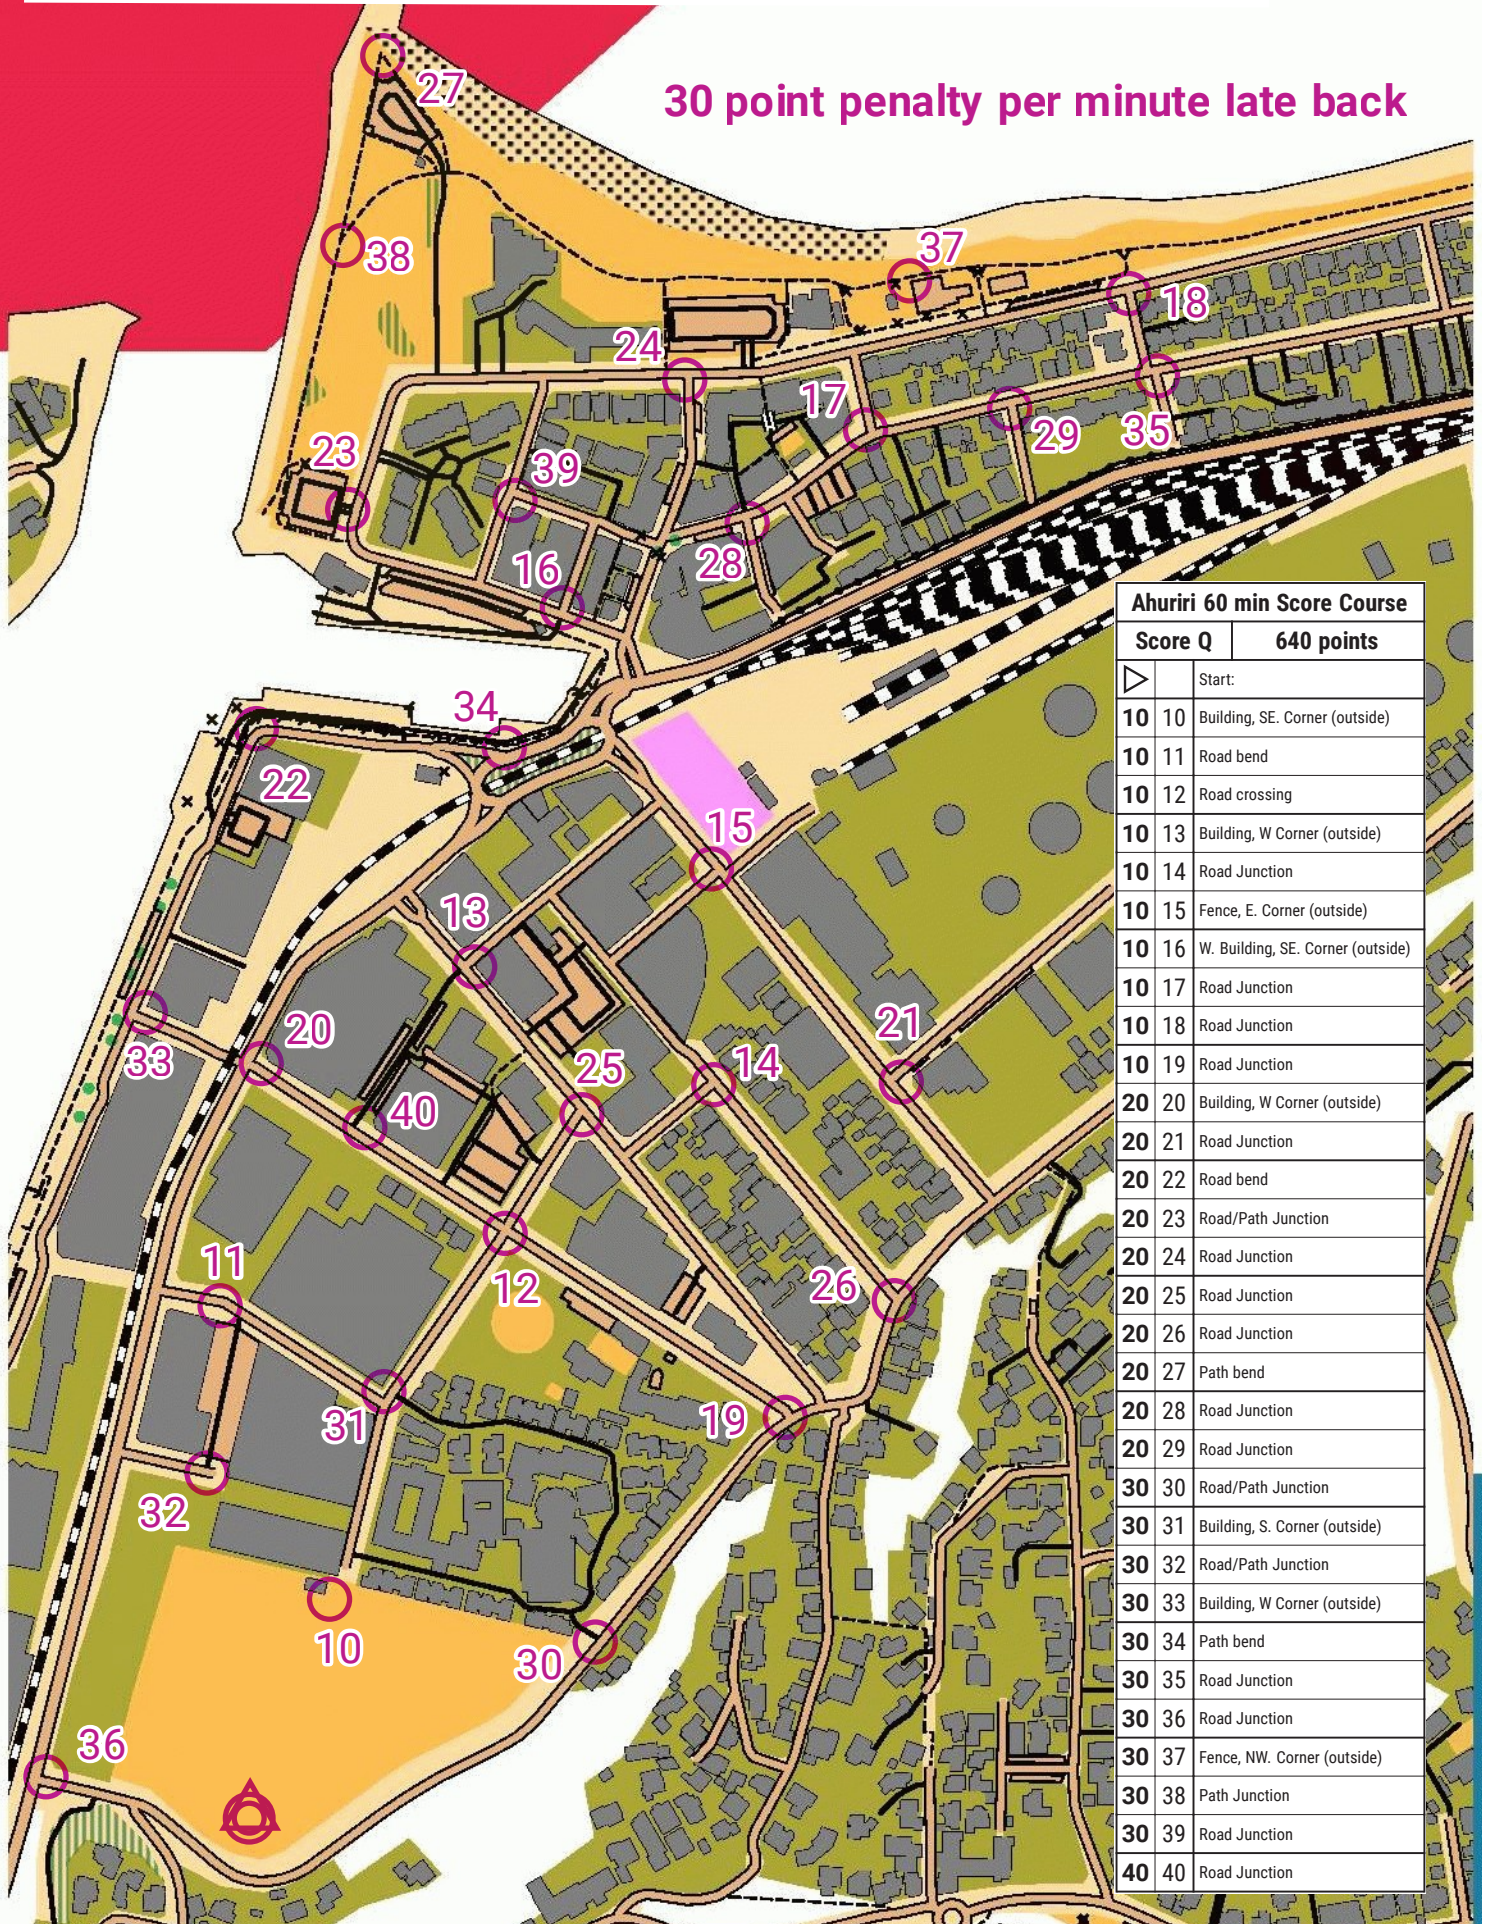

Start is at south end of Ahuriri Park off Battery Rd

30 point penalty per minute late back

Ahuriri 60 min Score Course	
Score Q	640 points
▶	Start:
10 10	Building, SE. Corner (outside)
10 11	Road bend
10 12	Road crossing
10 13	Building, W Corner (outside)
10 14	Road Junction
10 15	Fence, E. Corner (outside)
10 16	W. Building, SE. Corner (outside)
10 17	Road Junction
10 18	Road Junction
10 19	Road Junction
20 20	Building, W Corner (outside)
20 21	Road Junction
20 22	Road bend
20 23	Road/Path Junction
20 24	Road Junction
20 25	Road Junction
20 26	Road Junction
20 27	Path bend
20 28	Road Junction
20 29	Road Junction
30 30	Road/Path Junction
30 31	Building, S. Corner (outside)
30 32	Road/Path Junction
30 33	Building, W Corner (outside)
30 34	Path bend
30 35	Road Junction
30 36	Road Junction
30 37	Fence, NW. Corner (outside)
30 38	Path Junction
30 39	Road Junction
40 40	Road Junction