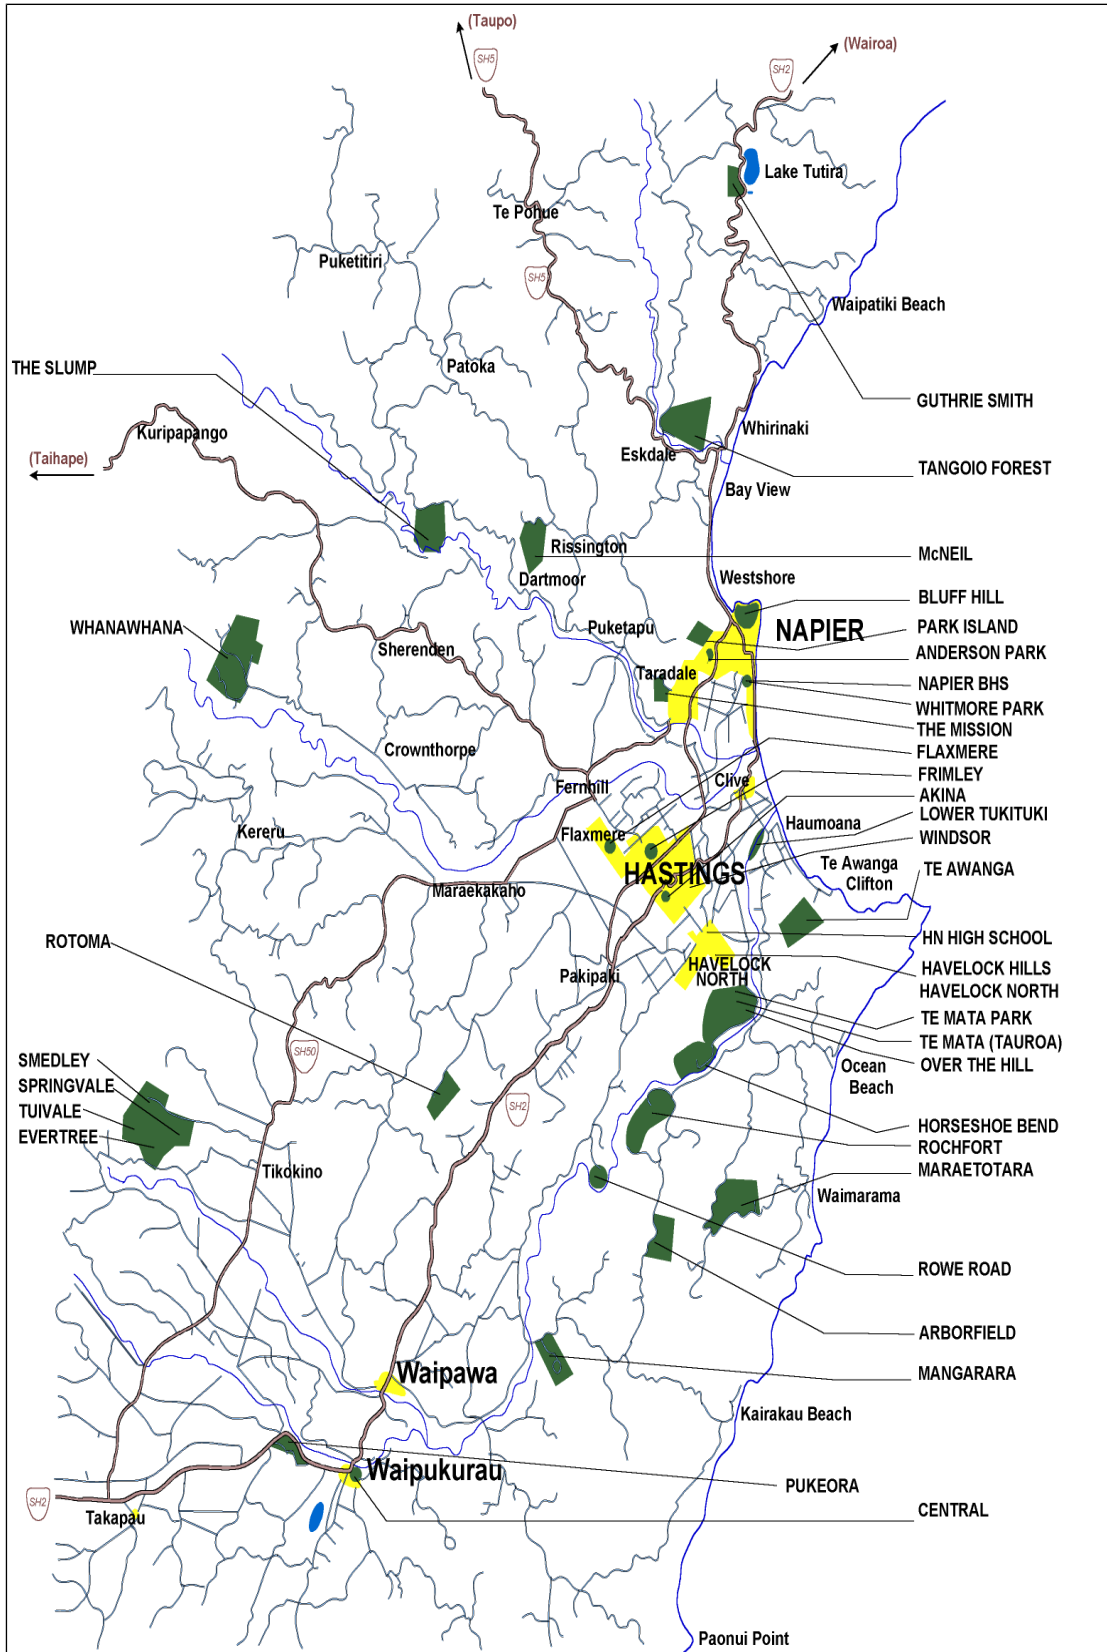

HBOC MAP LOCATIONS

HBOC Map Locations

ocad

1997

Location Hawkes Bay

Date

Type

Scale & Contours 1:450,000

Source

Cartography David Fisher (ocad)

Fieldwork

Field checking

History

Note Shows the locations of all the “active” maps that the club uses. Printed in “Compass Points”

Jan 2012 Split into separate pages for Local and Rural maps.

Jan 2014 Updated.

HBOC MAP LOCATIONS

HBOC Map Locations - Map resized to fit on one page, not to correct scale.

HBOC MAP LOCATIONS

HBOC Urban Locations - Map resized to fit on one page, not to correct scale.

HBOC MAP LOCATIONS

HBOC Rural Locations - Map resized to fit on one page, not to correct scale.