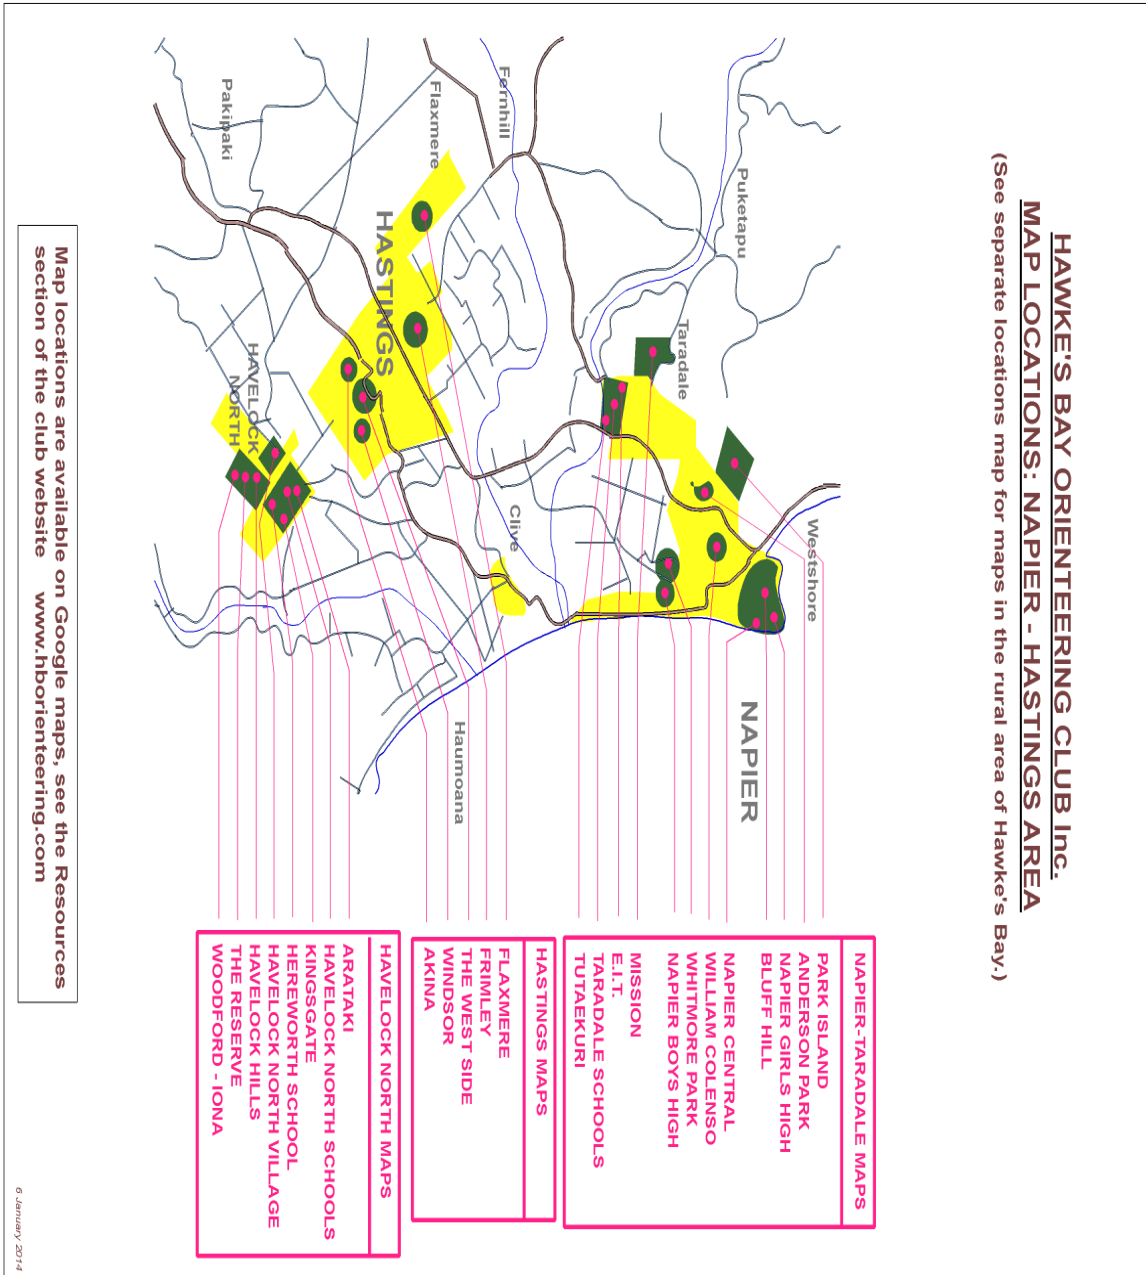

HBOC MAP LOCATIONS

HBOC Map Locations

ocad

1997

Location Hawkes Bay

Date

Type

Scale & Contours 1:450,000

Source

Cartography David Fisher (ocad)

Fieldwork

Field checking

History

Note Shows the locations of all the “active” maps that the club uses. Printed in “Compass Points”

Jan 2012 Split into separate pages for Local and Rural maps.

Jan 2014 Updated.

HBOC MAP LOCATIONS

HBOC Map Locations - Map resized to fit on one page, not to correct scale.

HBOC MAP LOCATIONS

HBOC Urban Locations - Map resized to fit on one page, not to correct scale.

HBOC MAP LOCATIONS

HBOC Rural Locations - Map resized to fit on one page, not to correct scale.