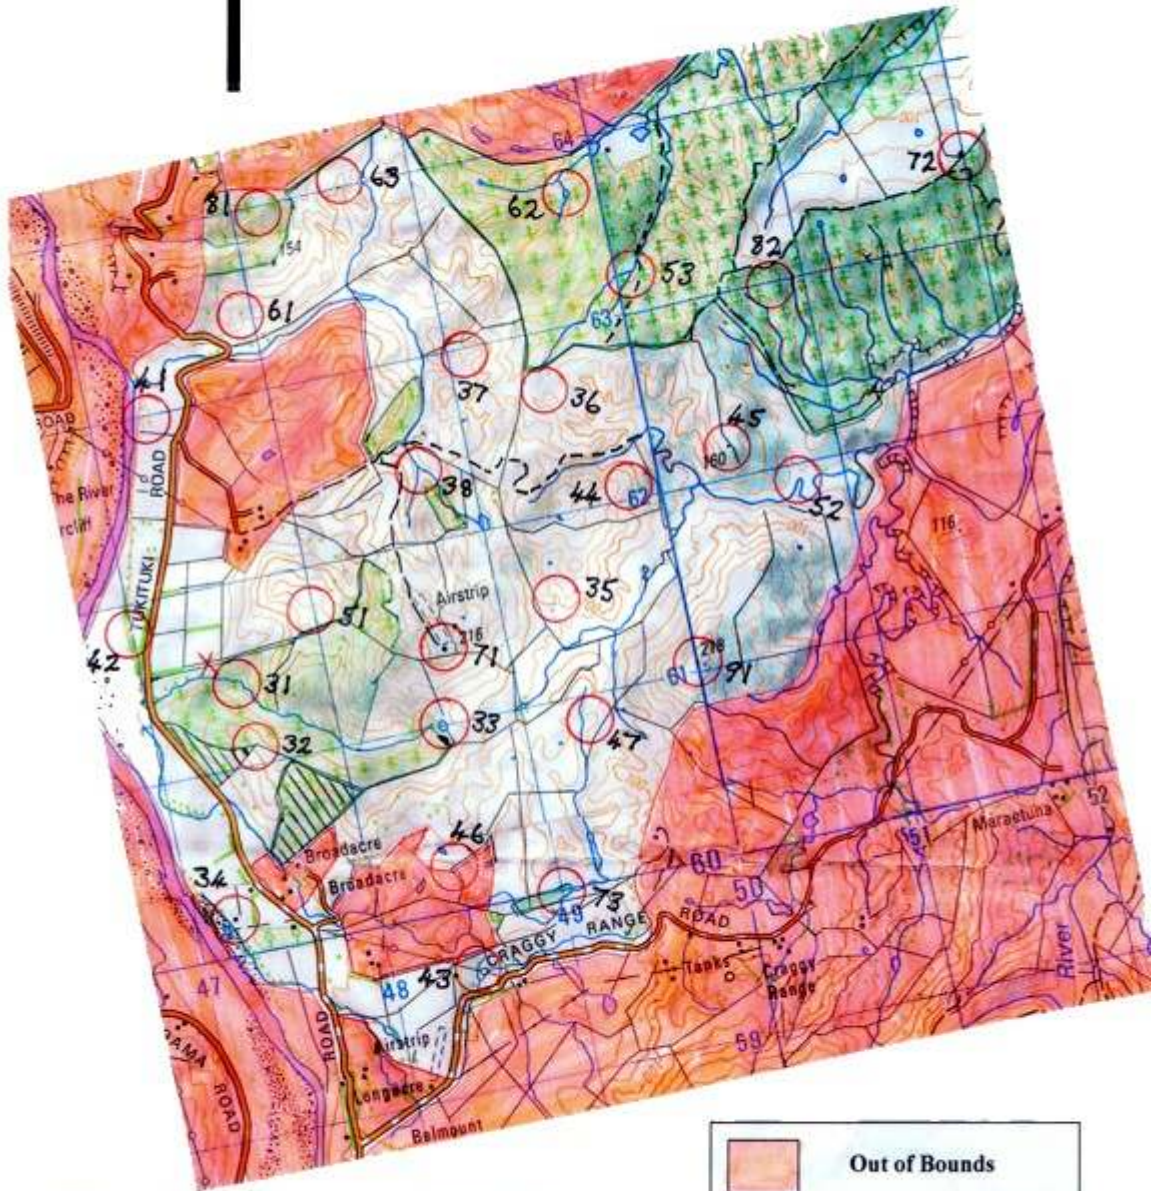

Deborah Turner Memorial Rogaine: 2009

Magnetic North

1:30,000