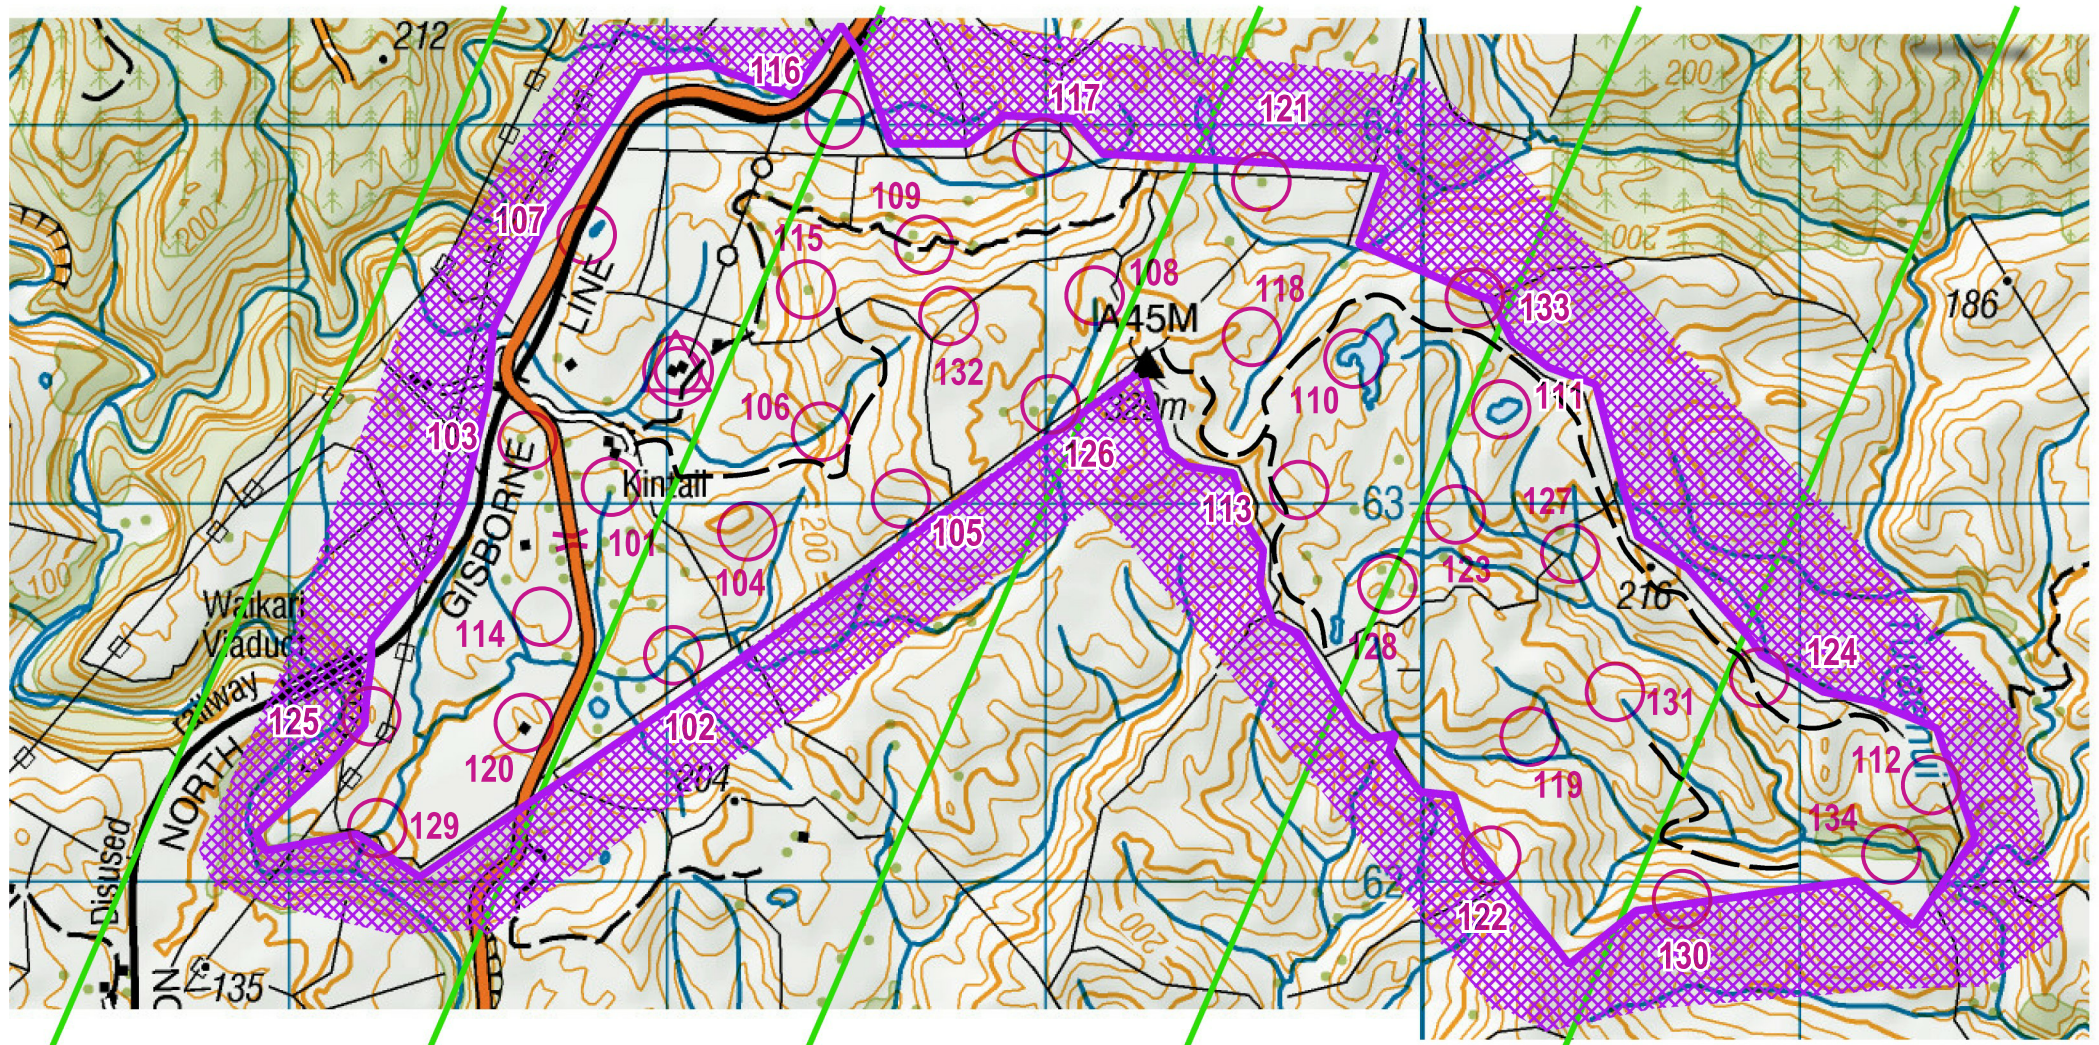

KINTAIL

2018 HB Schools Rogaine and Deborah Turner Memorial Rogaine

hborienteering.com

Scale 1:20,000 (Blue grid lines are 1km apart)
Blue lines are Grid North, Green lines are Magnetic North.

Do not cross Out-of-Bounds area
shown by purple cross-hatching

Base map LINZ BH39, BH40