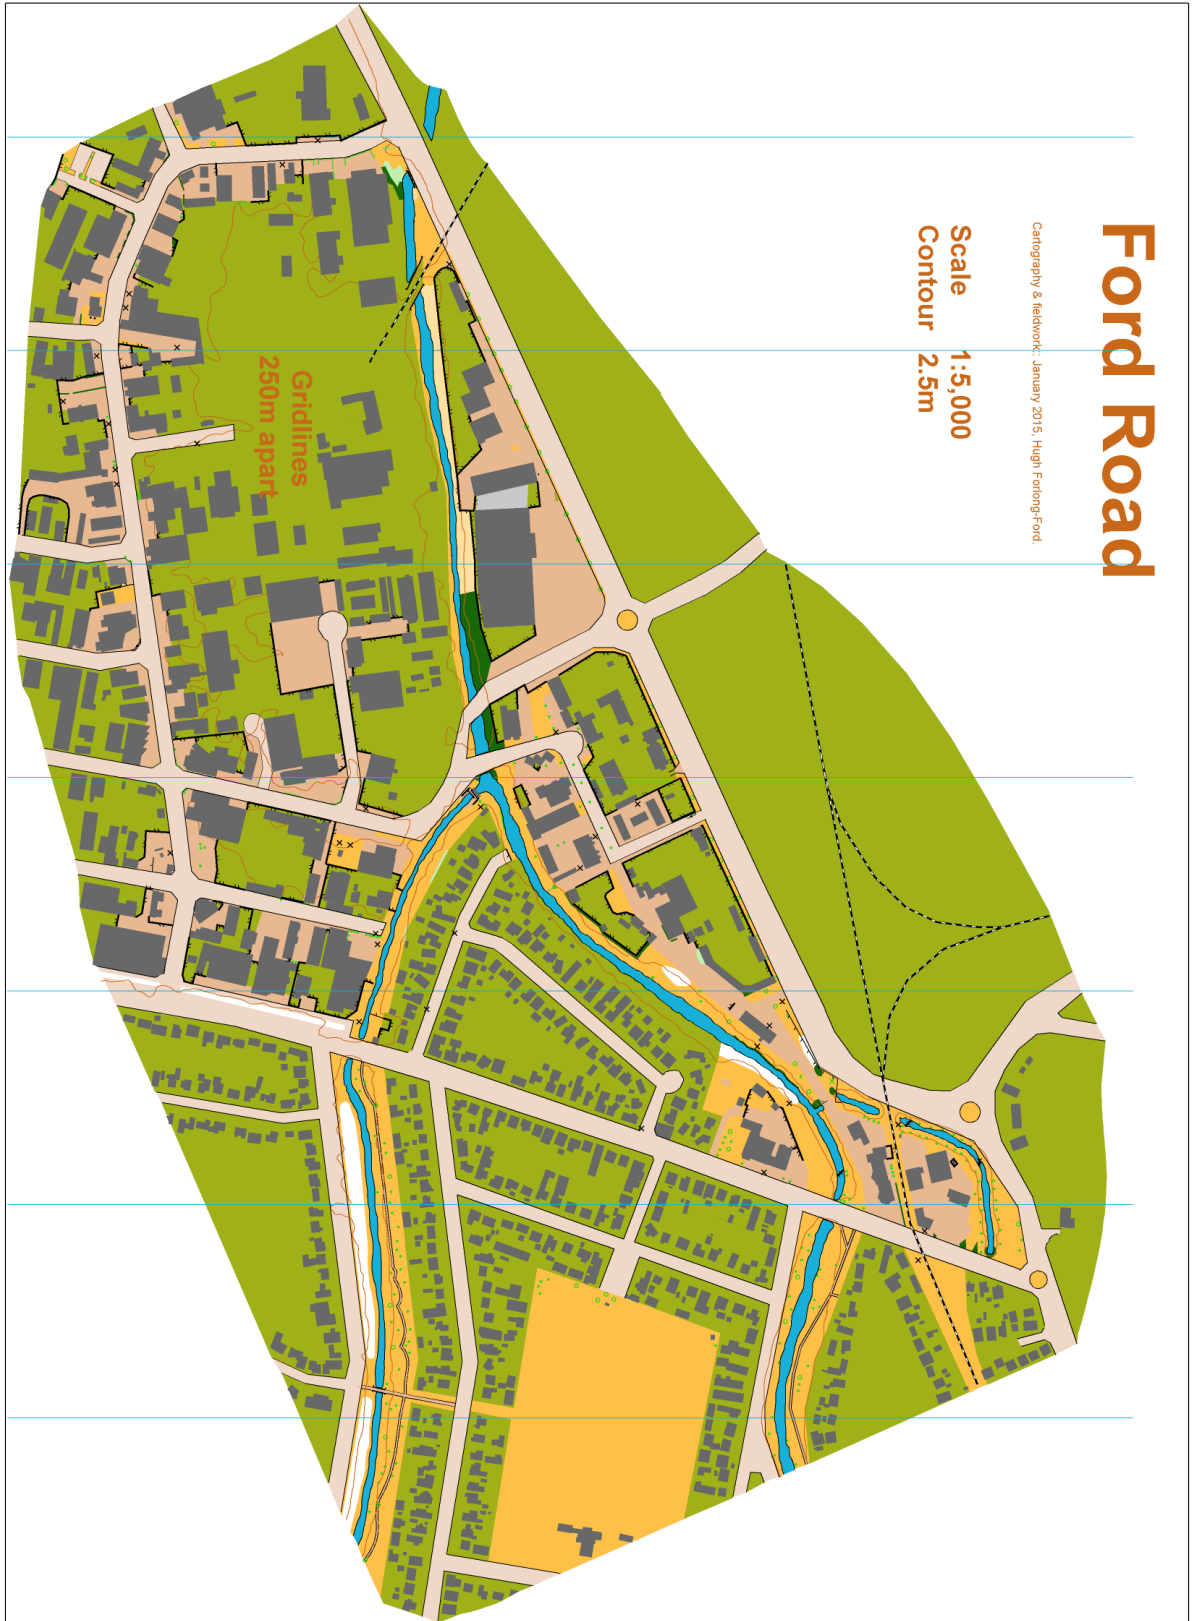

FORD ROAD

**Ford Road (2015)**

*ocad*

2015

Location	Onekawa industrial area, Napier
Date	January 2015
Type	Streets, buildings
Scale & Contours	1:5,000 with 2.5m contours
Source	Napier City Council
Cartography	Hugh Forlong-Ford
Fieldwork	Hugh Forlong-Ford
Field checking	
History	Developed as a training map for Napier Boys High School prior to their competing at the World Schools Orienteering Champs 2015 in Turkey.

FORD ROAD

Ford Road (2015) - Map resized to fit on one page, not to correct scale.

FORD ROAD