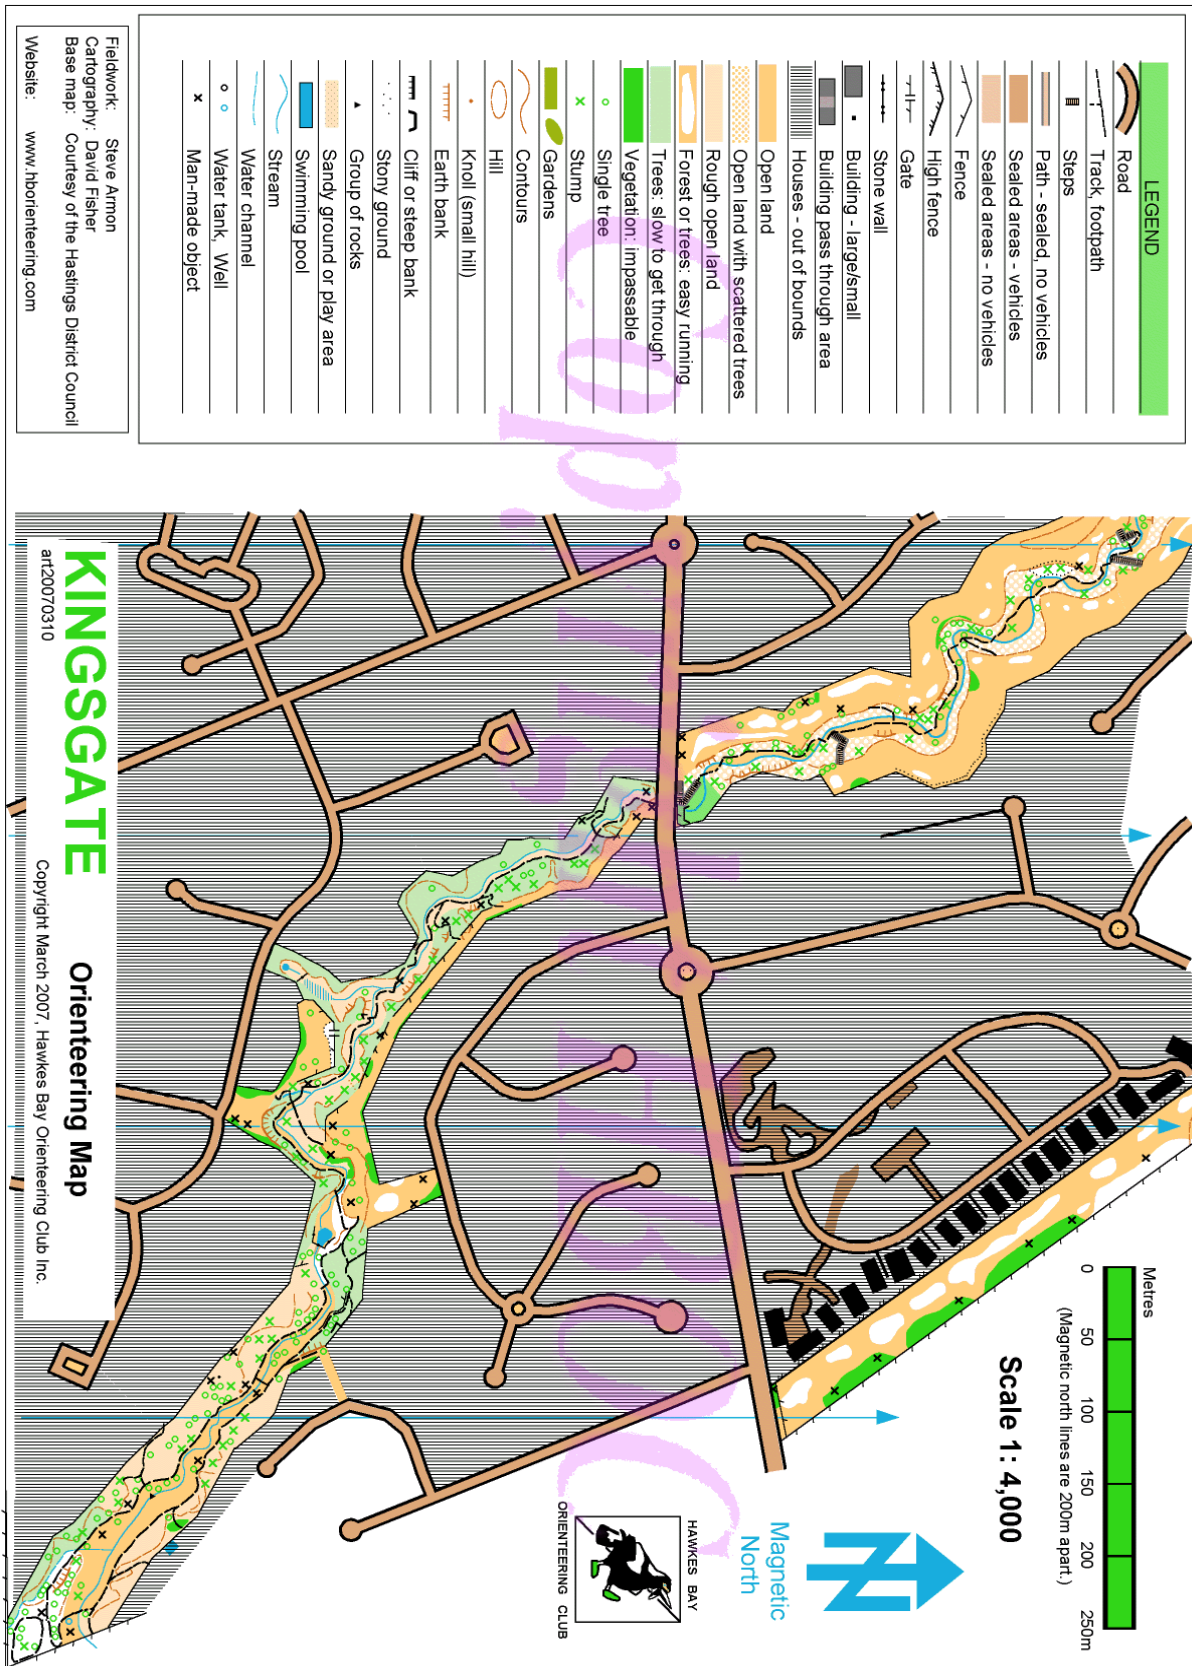

KINGSGATE

Kingsgate (2007)

ocad

2007

Location Kingsgate subdivision, Havelock North
Date March 2007
Type Streets and reserves
Scale & Contours 1:4,000 (no contours)
Source Arataki map
History *(This is a sub-map of the Arataki map)*

Kingsgate (2022)

ocad

2022

Location Kingsgate subdivision, Havelock North
Date October 2022
Type Streets and reserves
Scale & Contours 1:4,000 (no contours)
Source Arataki map and HBRC data
History Replaces the Kingsgate section of the Arataki map

KINGSGATE

Kingsgate (2007) - Map resized to fit on one page, not to correct scale.

KINGSGATE

Kingsgate (2022) - Map resized to fit on one page, not to correct scale.

KINGSGATE
20230625

Scale 1:4,000

Sprint Orienteering map

Fieldwork: Steve Armon
Cartography: Menno van der Have

Base map thanks to Hastings District Council
Copyright 2023 Hawke's Bay Orienteering Club Inc.