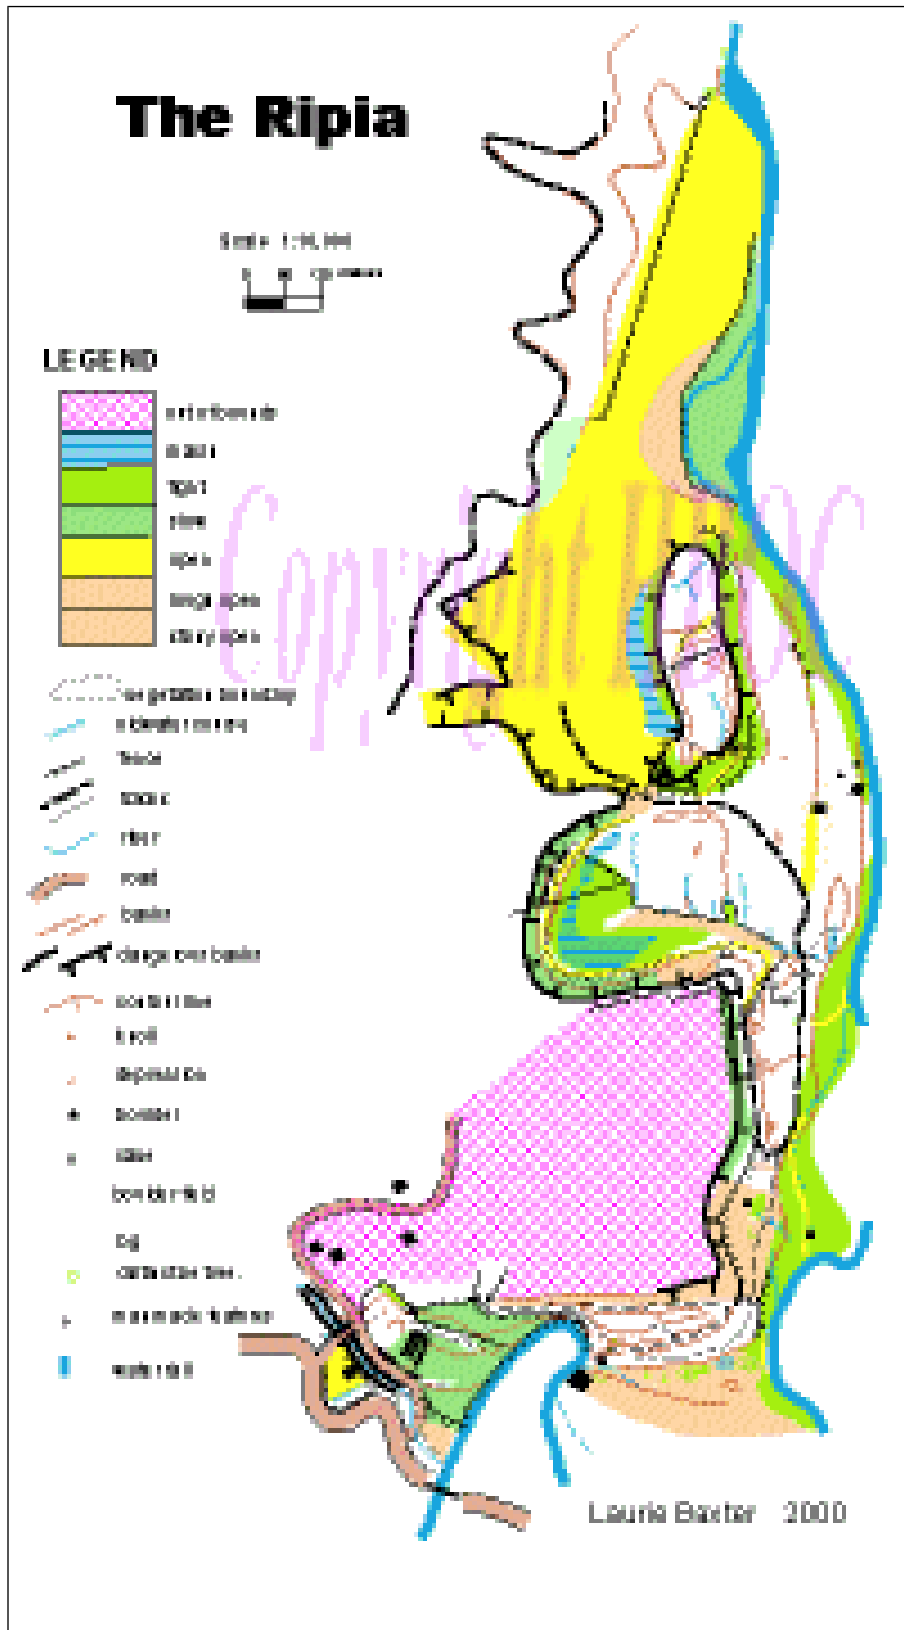

Ripia Large?? - Map resized to fit on one page, not to correct scale.