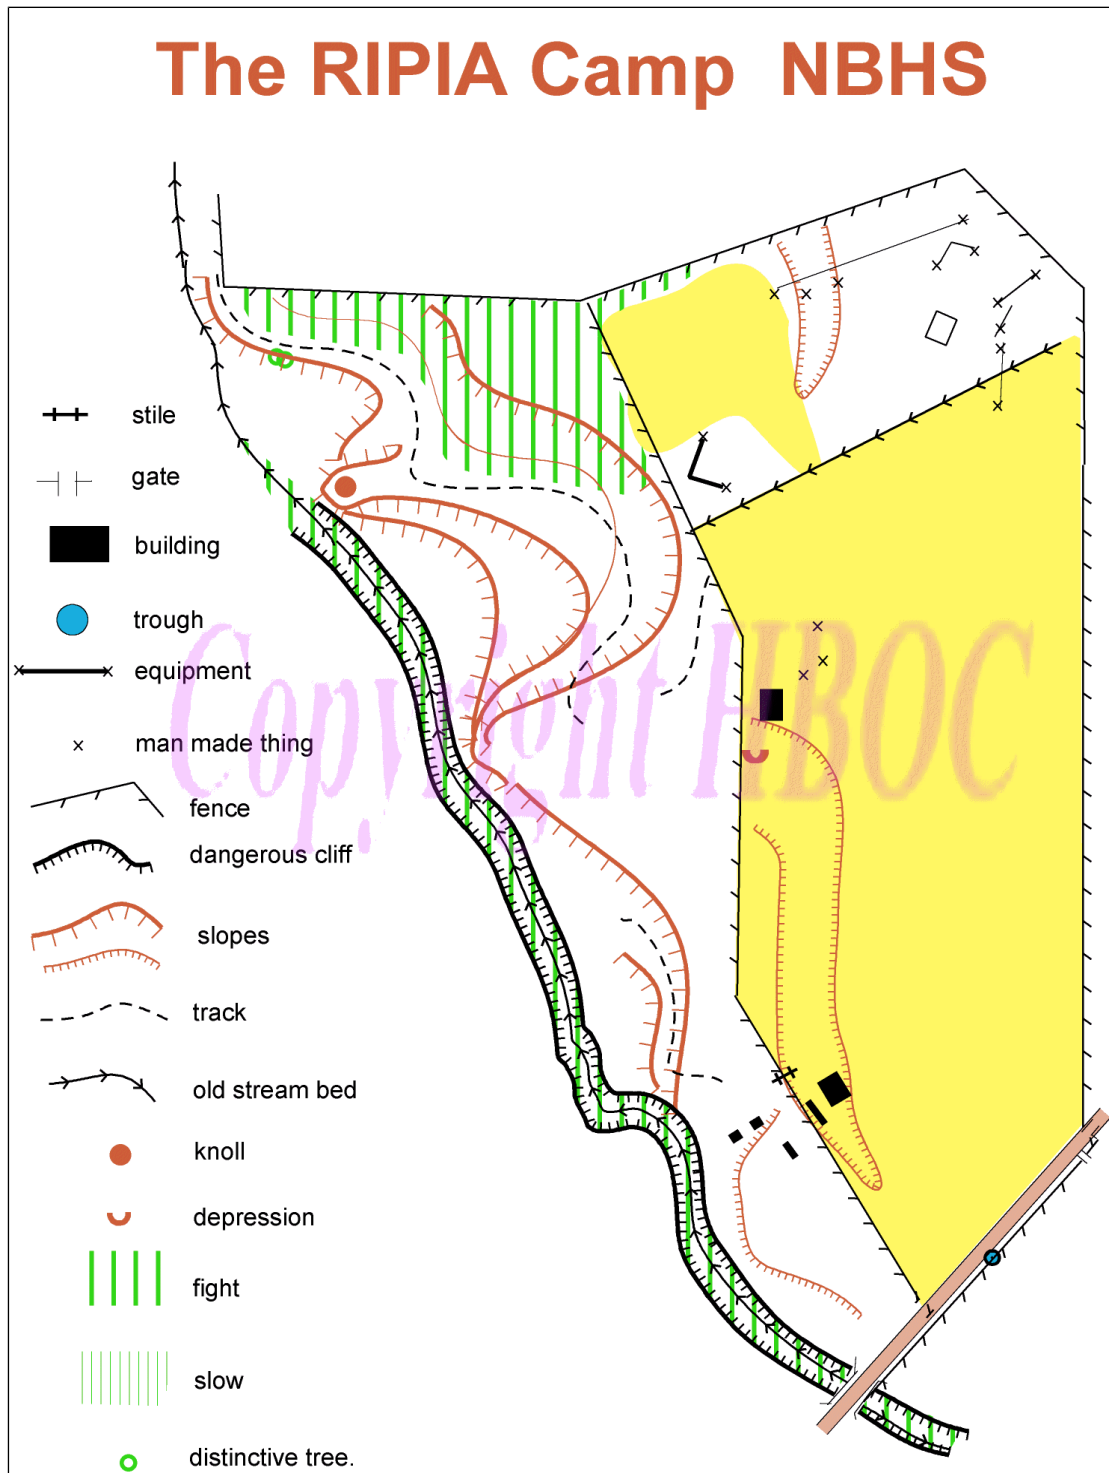

Ripia Camp *ocad* 2000

Location NBHS Outdoor camp near Ripia river, NW of Tutira
 Date October 2000
 Type Outdoor camp and farmland. 5 colour.
 Scale & Contours 1:??,000 with limited contours shown
 Source Aerial photograph
 Cartography Laurie Baxter and Pamela Morrison (*ocad*)
 Fieldwork Laurie Baxter
 Field checking
 History First used October 2000 ??

Ripia Large ?? *ocad* 2000

Location NBHS Outdoor camp near Ripia river, NW of Tutira
 Date October 2000
 Type Outdoor camp and farmland. 5 colour.
 Scale & Contours 1:10,00 with limited contours shown
 Source Aerial photograph
 Cartography Laurie Baxter and Pamela Morrison (*ocad*)
 Fieldwork Laurie Baxter
 Field checking
 History First used October 2000

Ripia Small ?? *ocad* 2000

Location NBHS Outdoor camp near Ripia river, NW of Tutira
 Date October 2000
 Type Outdoor camp and farmland. 5 colour.
 Scale & Contours 1:6,00 with limited contours shown
 Source Aerial photograph
 Cartography Laurie Baxter and Pamela Morrison (*ocad*)
 Fieldwork Laurie Baxter
 Field checking
 History First used October 2000

Ripia Camp - Map resized to fit on one page, not to correct scale.

Ripia Large?? - Map resized to fit on one page, not to correct scale.

Ripia Small?? - Map resized to fit on one page, not to correct scale.