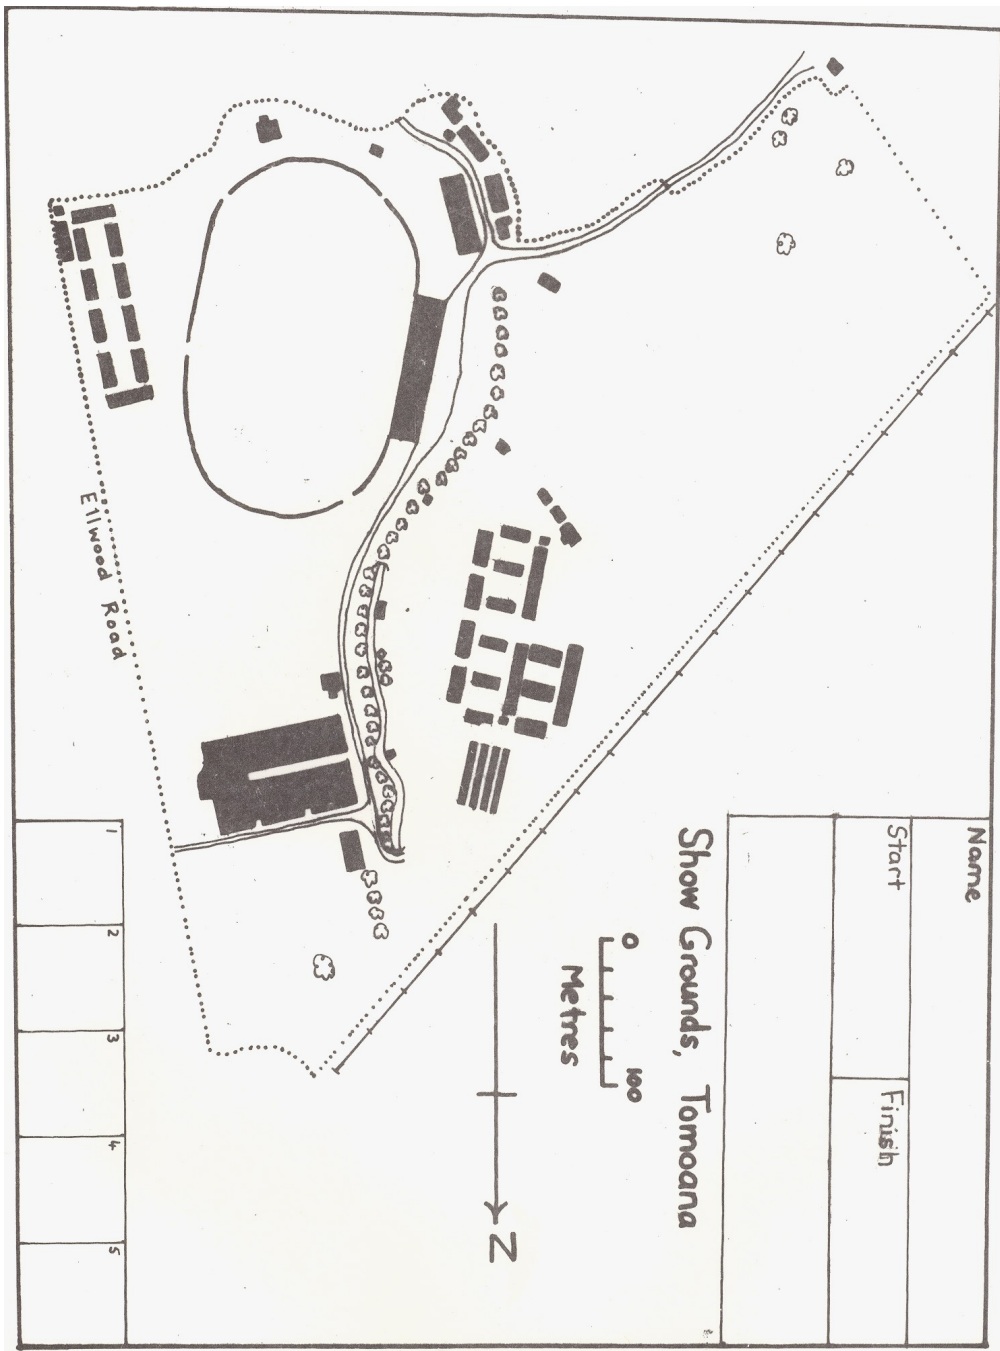

SHOW GROUNDS

Show Grounds (1982)

b&w

1982

Location	Tomoana Show Grounds
Date	1982
Type	Black & White
Scale & Contours	(no contours)
Source	
Cartography	James Watson, Roger Bee (hand)
Fieldwork	James Watson, Roger Bee
Field checking	
History	First used for promotional event in 1982

Show Grounds (1990)

b&w

1990

Location	Tomoana Show Grounds
Date	July 1990
Type	Black & White
Scale & Contours	1:2500 (no contours)
Source	N.Z.Aerial Mapping photographs
Cartography	Stewart Hyslop (NZAM)
Fieldwork	Stewart Hyslop
Field checking	
History	Produced as part of the "New Zealand 1990 Project" First used for public promotional event in July 1990 OBSOLETE, replaced by "HBSHowGrounds" map in 2018

SHOW GROUNDS

Show Grounds (1982) - Map resized to fit on one page, not to correct scale.

SHOW GROUNDS

Show Grounds (1990) - Map resized to fit on one page, not to correct scale.