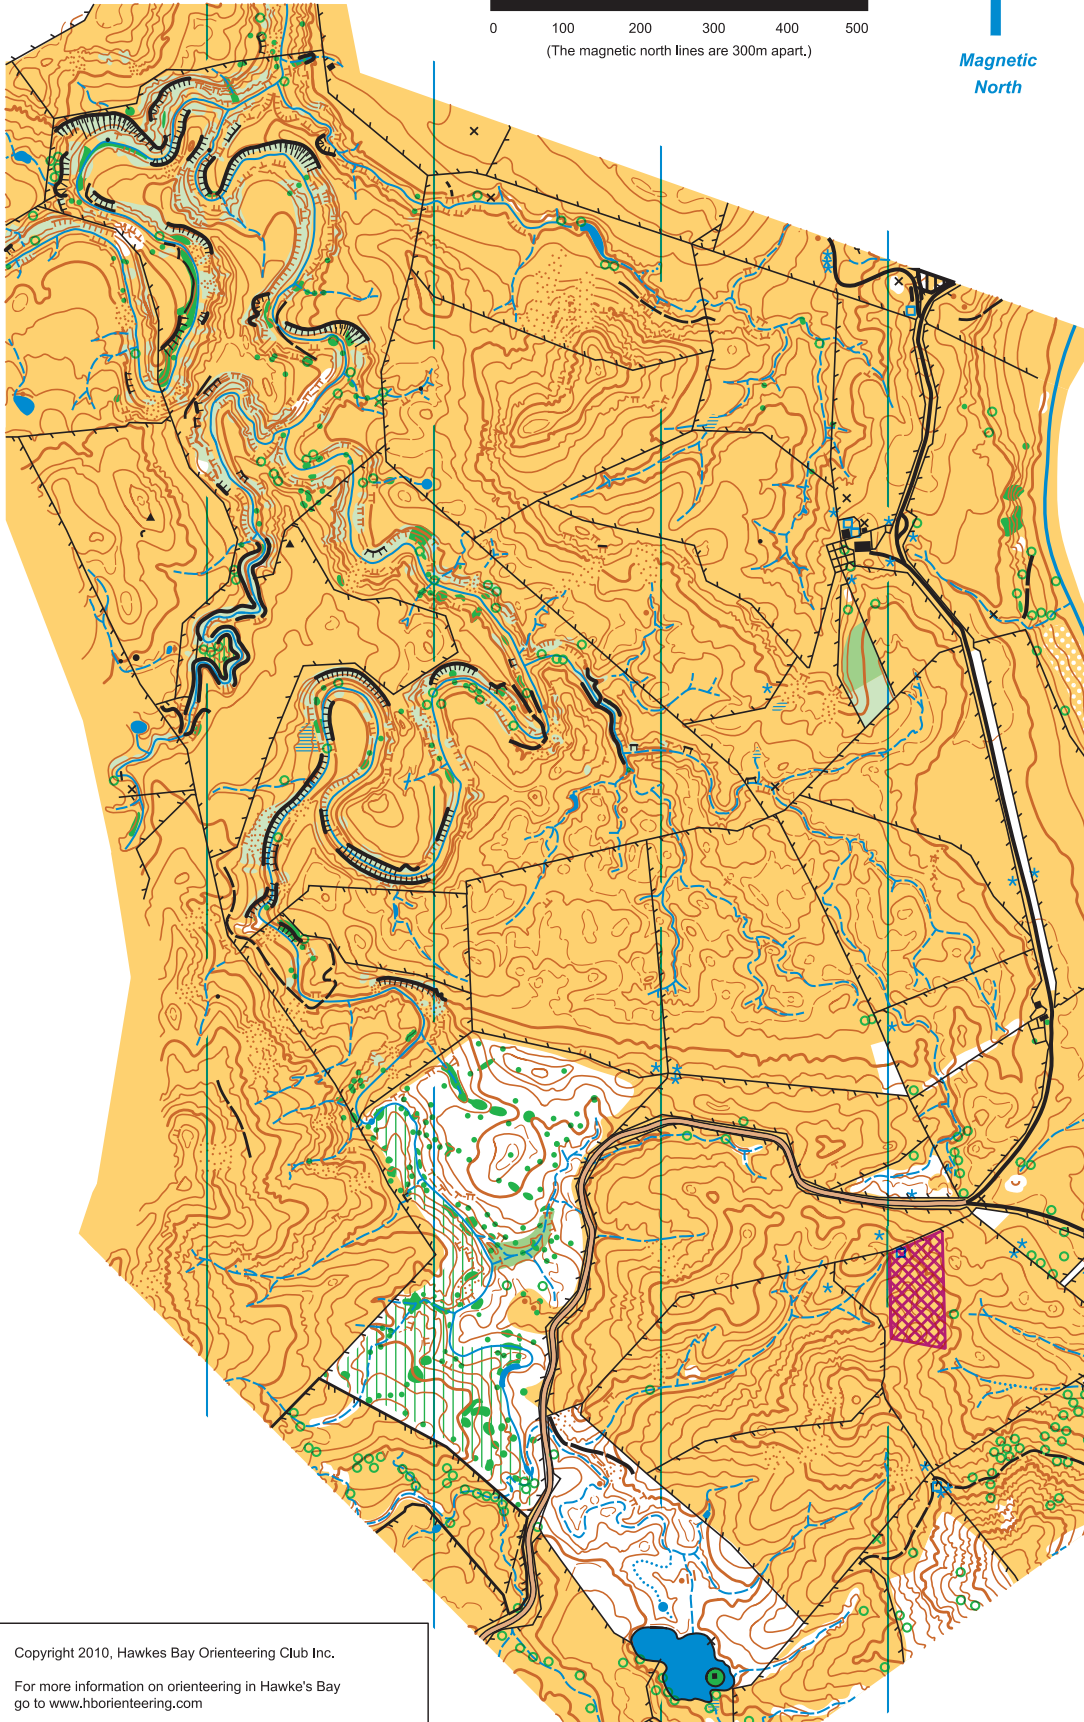

# Craggy Range

## Orienteering Map

crg20170918

This map covers private property  
Possession of this map does not  
confer right of entry.

Scale 1:10,000  
Contour 5m

Magnetic  
North

Copyright 2010, Hawkes Bay Orienteering Club Inc.

For more information on orienteering in Hawke's Bay  
go to [www.hborienteering.com](http://www.hborienteering.com)

Survey: Rachel Goodwin, Kate Morrison  
Cartography: David Fisher  
Photogrammetry: Stewart Hyslop,  
Oakdale Mapping (OM83).