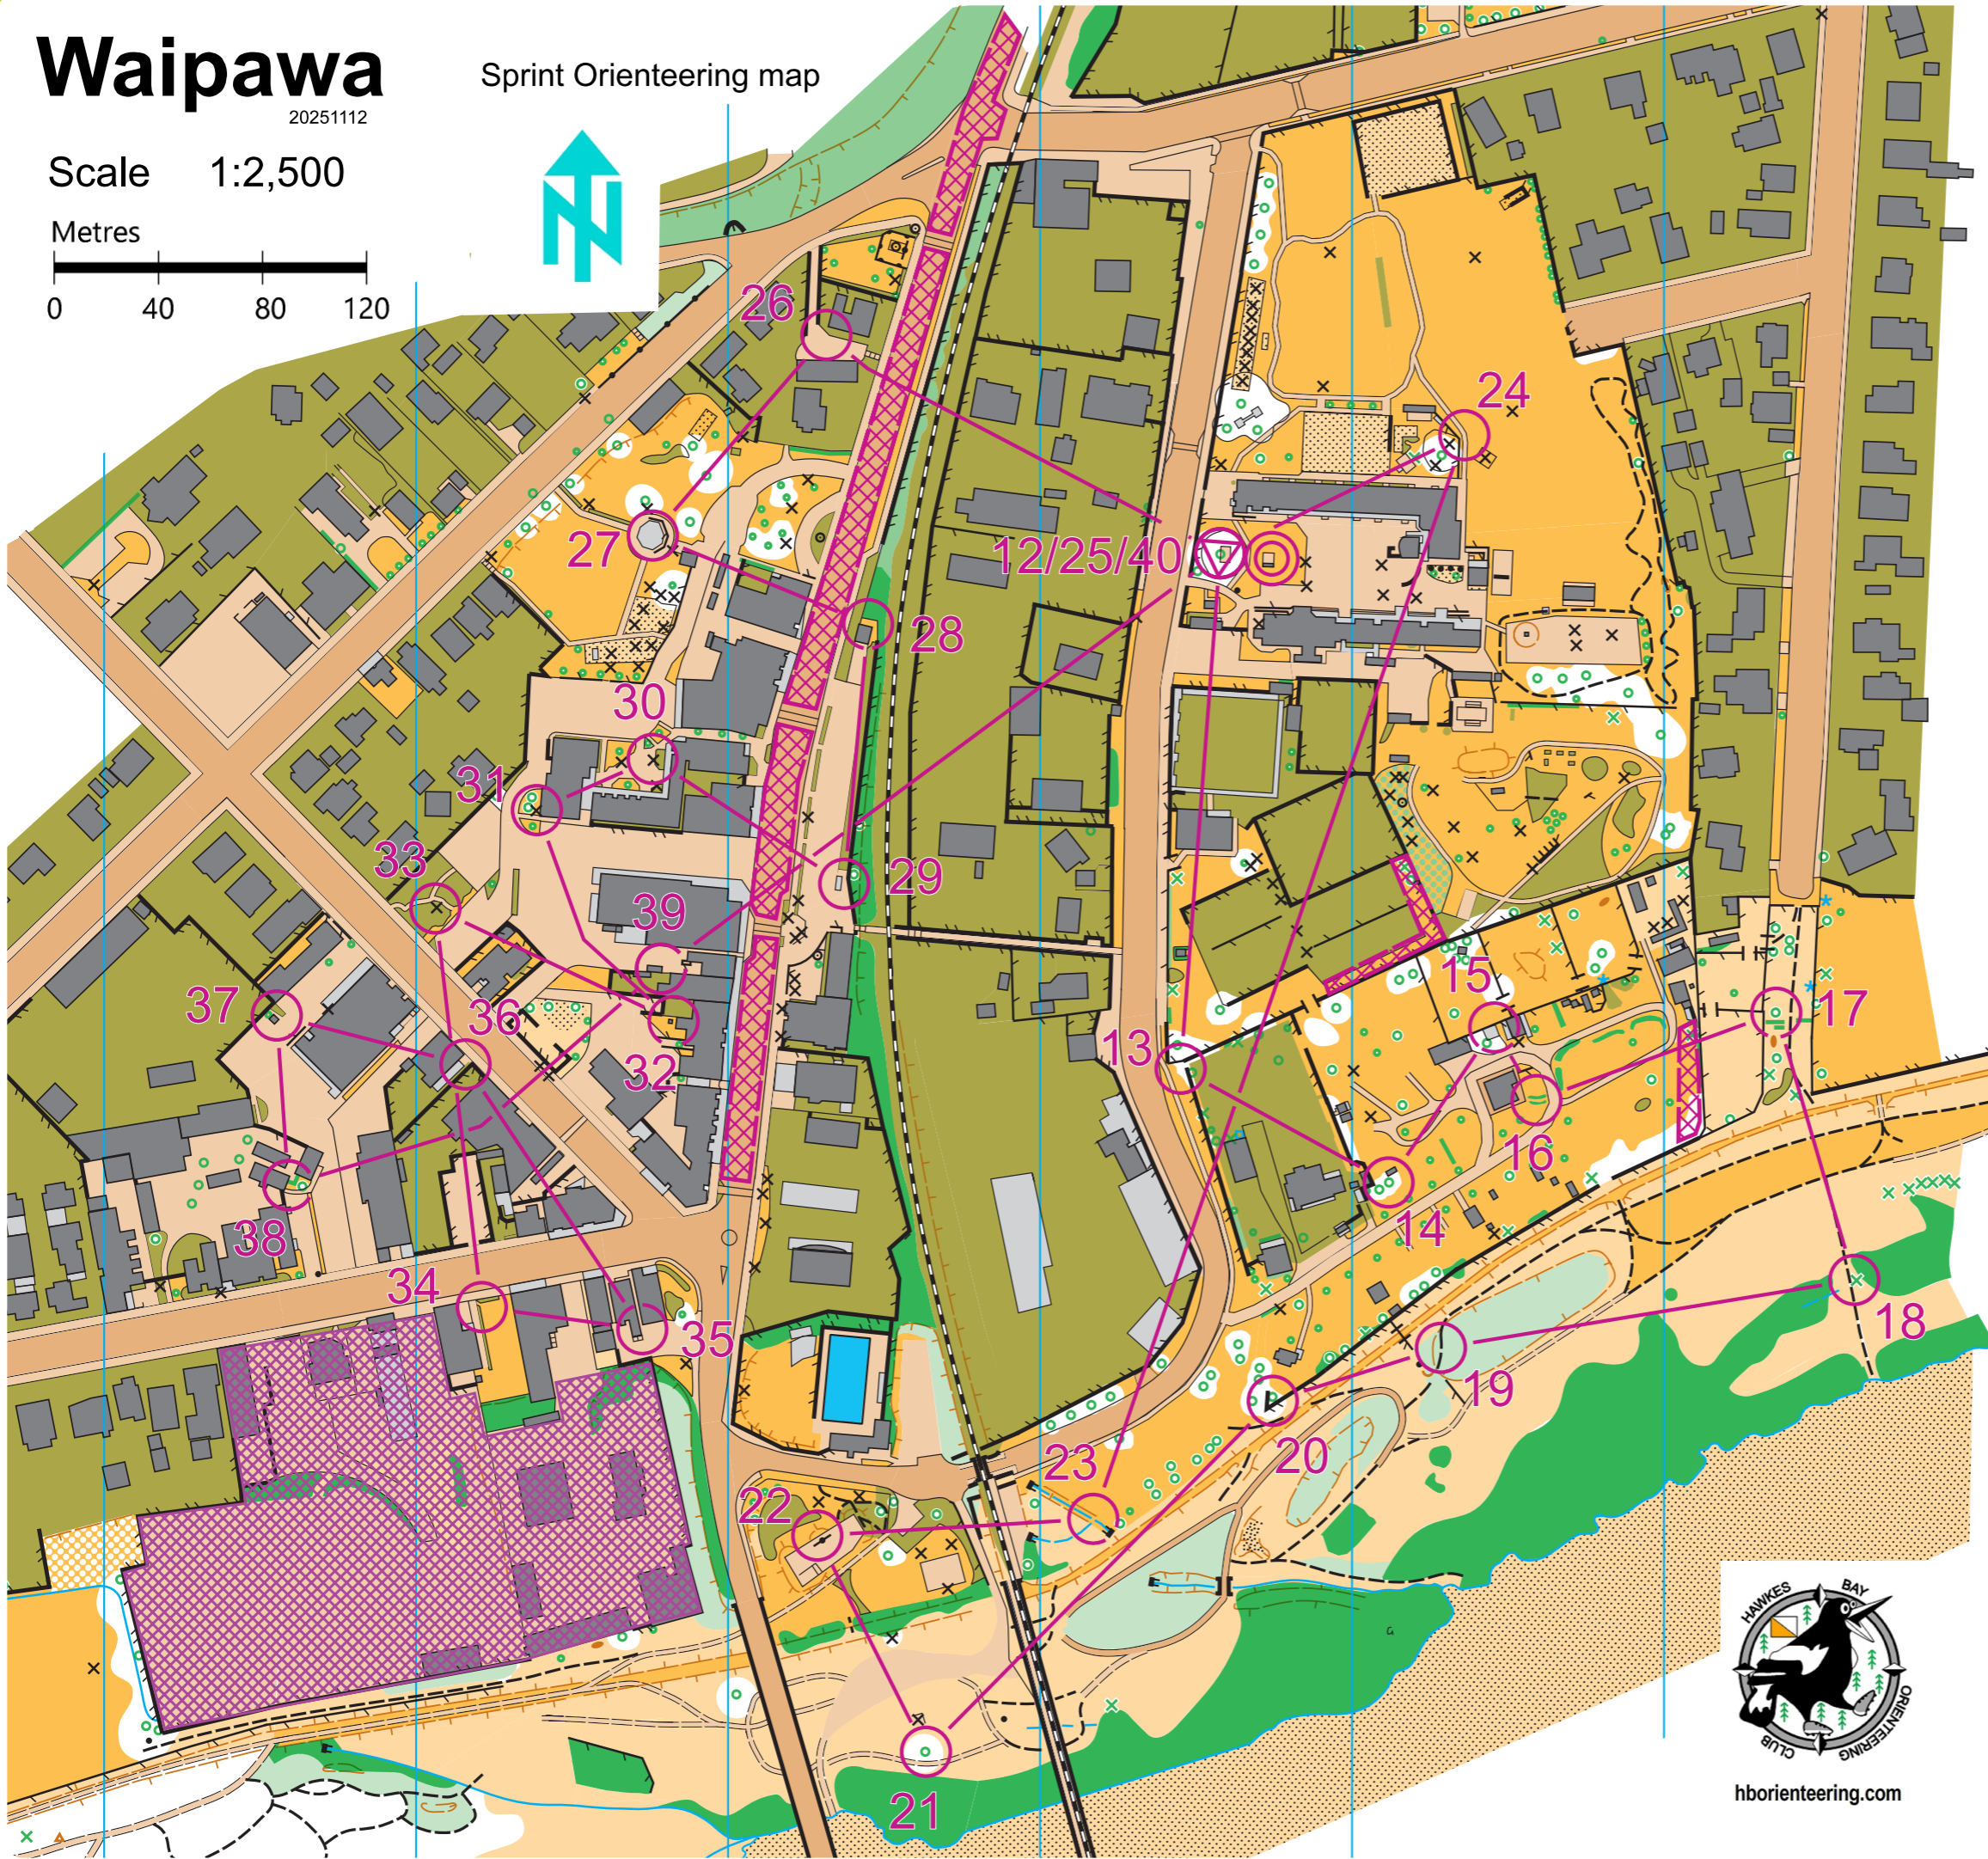

Waipawa

20251112

Sprint Orienteering map

Scale 1:2,500

Metres

LoopA
Part 2

Waipawa 16/11/2025		LoopA - 2		4.2 km	
13	135	↗	↘	○	
14	131	↗	↑	○	
15	130	⊥	⊥	○	
16	139	⊘	⊘	○	
17	140	↑		○	
18	141	⊗		○	
19	142	↘	<		
20	132	↘	⊥		
21	143	↑		○	
22	133	↘		○	
23	144	⊘	↘		
24	107	↘	<		
25	101	↑		○	
26	145	↗	⊘	⊥	
27	146	⊥	⊥	○	
28	147	■	⊥		
29	134	■		○	
30	148	⊗			
31	149	⊗		○	
32	150	■	■	⊥	
33	151	⊗			
34	152	◇		⊥	
35	153	←	■	○	
36	154	↗		○	
37	155	■		○	
38	156	||	■	○	
39	157	||	■	⊥	
40	101	↑		○	

Waipawa 16/11/2025		LoopA - 2		4.2 km	
13	135	Fence Junction, Southwest side			
14	131	Northeastern Prominent tree, Southwest side			
15	130	Canopy, Northeast corner (inside)			
16	139	Thicket Thicket, Between			
17	140	Prominent tree, Southeast side			
18	141	Stump			
19	142	Path Bend			
20	132	Fence, Southwest corner (inside)			
21	143	Prominent tree, Southwest side			
22	133	Wall, Northwest side			
23	144	Watercourse Junction			
24	107	Path Bend			
25	101	Prominent tree, East side			
26	145	Northeastern Garden, Southeast corner			
27	146	Canopy, Beneath			
28	147	Building, North End			
29	134	Building, East side			
30	148	Prominent feature			
31	149	Prominent feature, North side			
32	150	Building Building, Between			
33	151	Prominent feature			
34	152	Open land, Northwest corner (inside)			
35	153	Western Building, East side			
36	154	Fence, Northwest side			
37	155	Building, Northeast side			
38	156	Middle Building, Southeast side			
39	157	Middle Building, East End			
40	101	Prominent tree, East side			

hborienteering.com

Mapper: Steve Armon
Cartography: David Fisher
Lidar: LINZ

Copyright © Hawke's Bay Orienteering Club Inc.