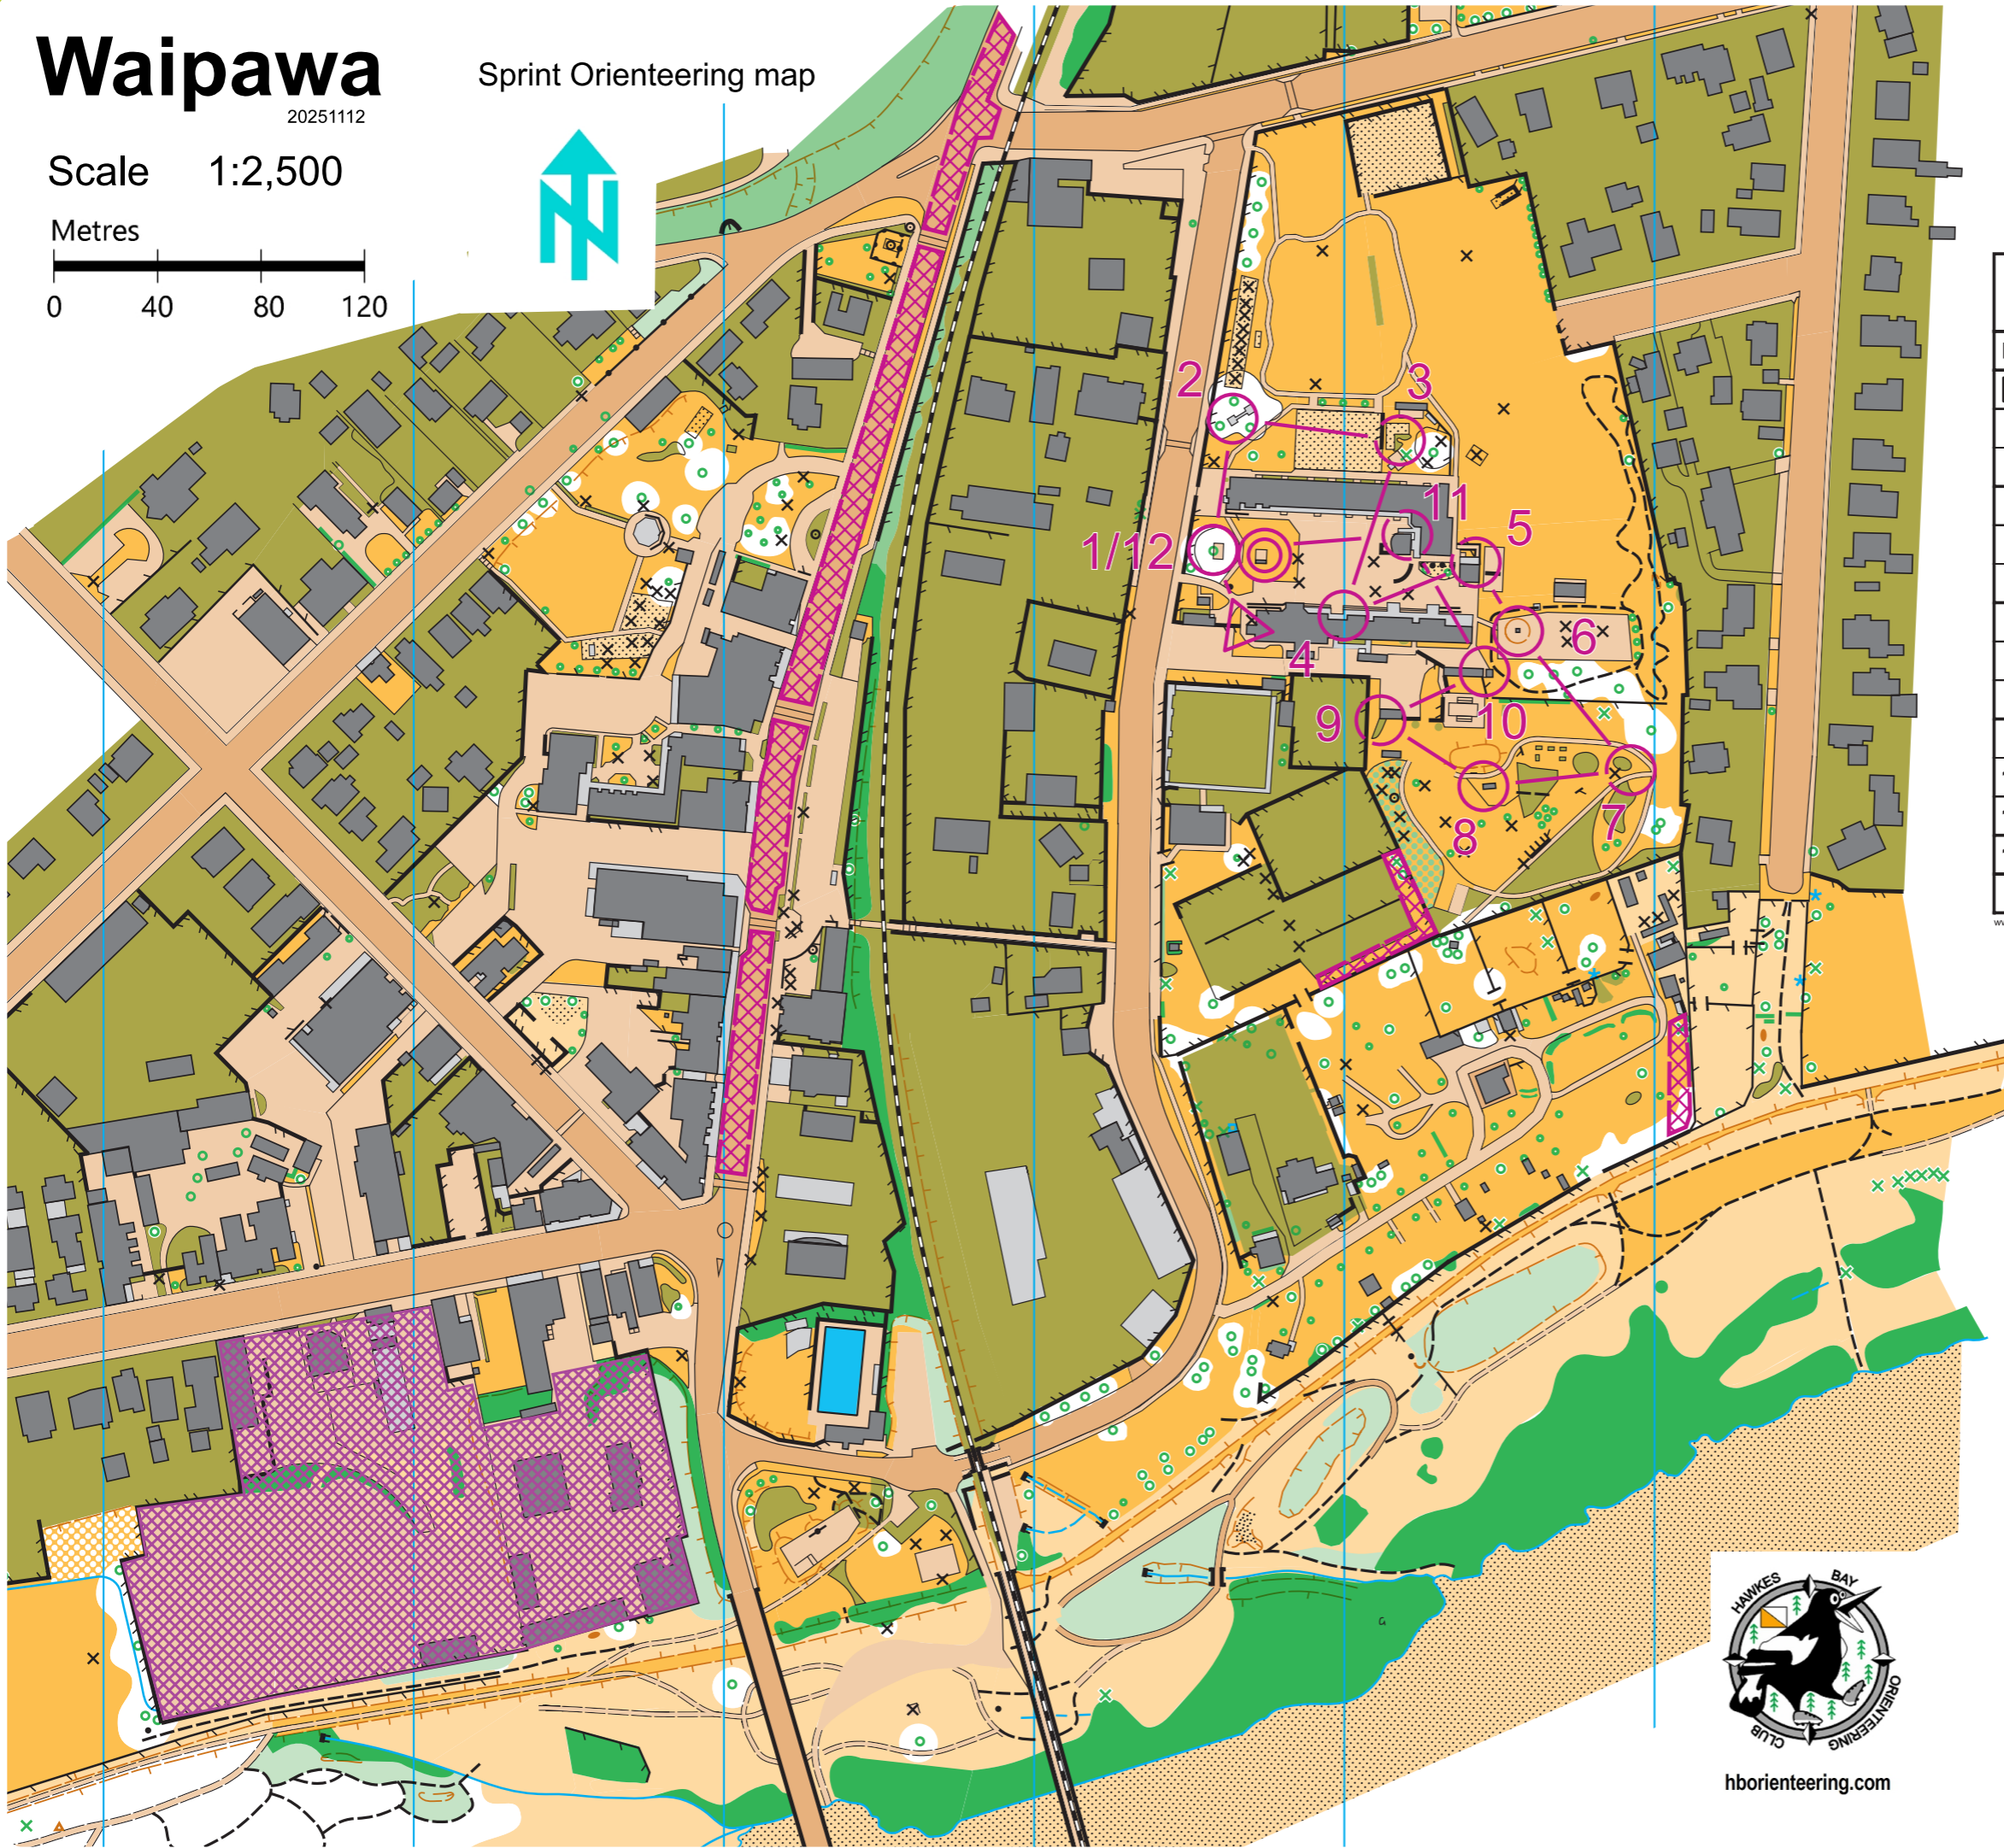

Waipawa

20251112

Sprint Orienteering map

Scale 1:2,500

Metres

LoopA
Part 1

Waipawa 16/11/2025			
LoopA - 1	4.2 km		
▷			
1	101	↑	○
2	123	Π	└
3	124	≡	┆
4	136	Π	└
5	125	Π	┆
6	126	∪	||
7	127	≡	○
8	128	■	┆
9	137	■	└
10	129	■	┆
11	138	↓	┆
12	101	↑	○

Waipawa 16/11/2025		
LoopA - 1	4.2 km	
▷		
1	101	Prominent tree, East side
2	123	Canopy, Southwest corner (inside)
3	124	garden east side
4	136	Canopy, Southeast corner (inside)
5	125	Canopy, East End
6	126	Manmade object, inside
7	127	Garden, Southeast side
8	128	Building, West End
9	137	Building, Southwest corner
10	129	Building Building, Between
11	138	Southern Building, Northeast corner
12	101	Prominent tree, East side

Please turn map over