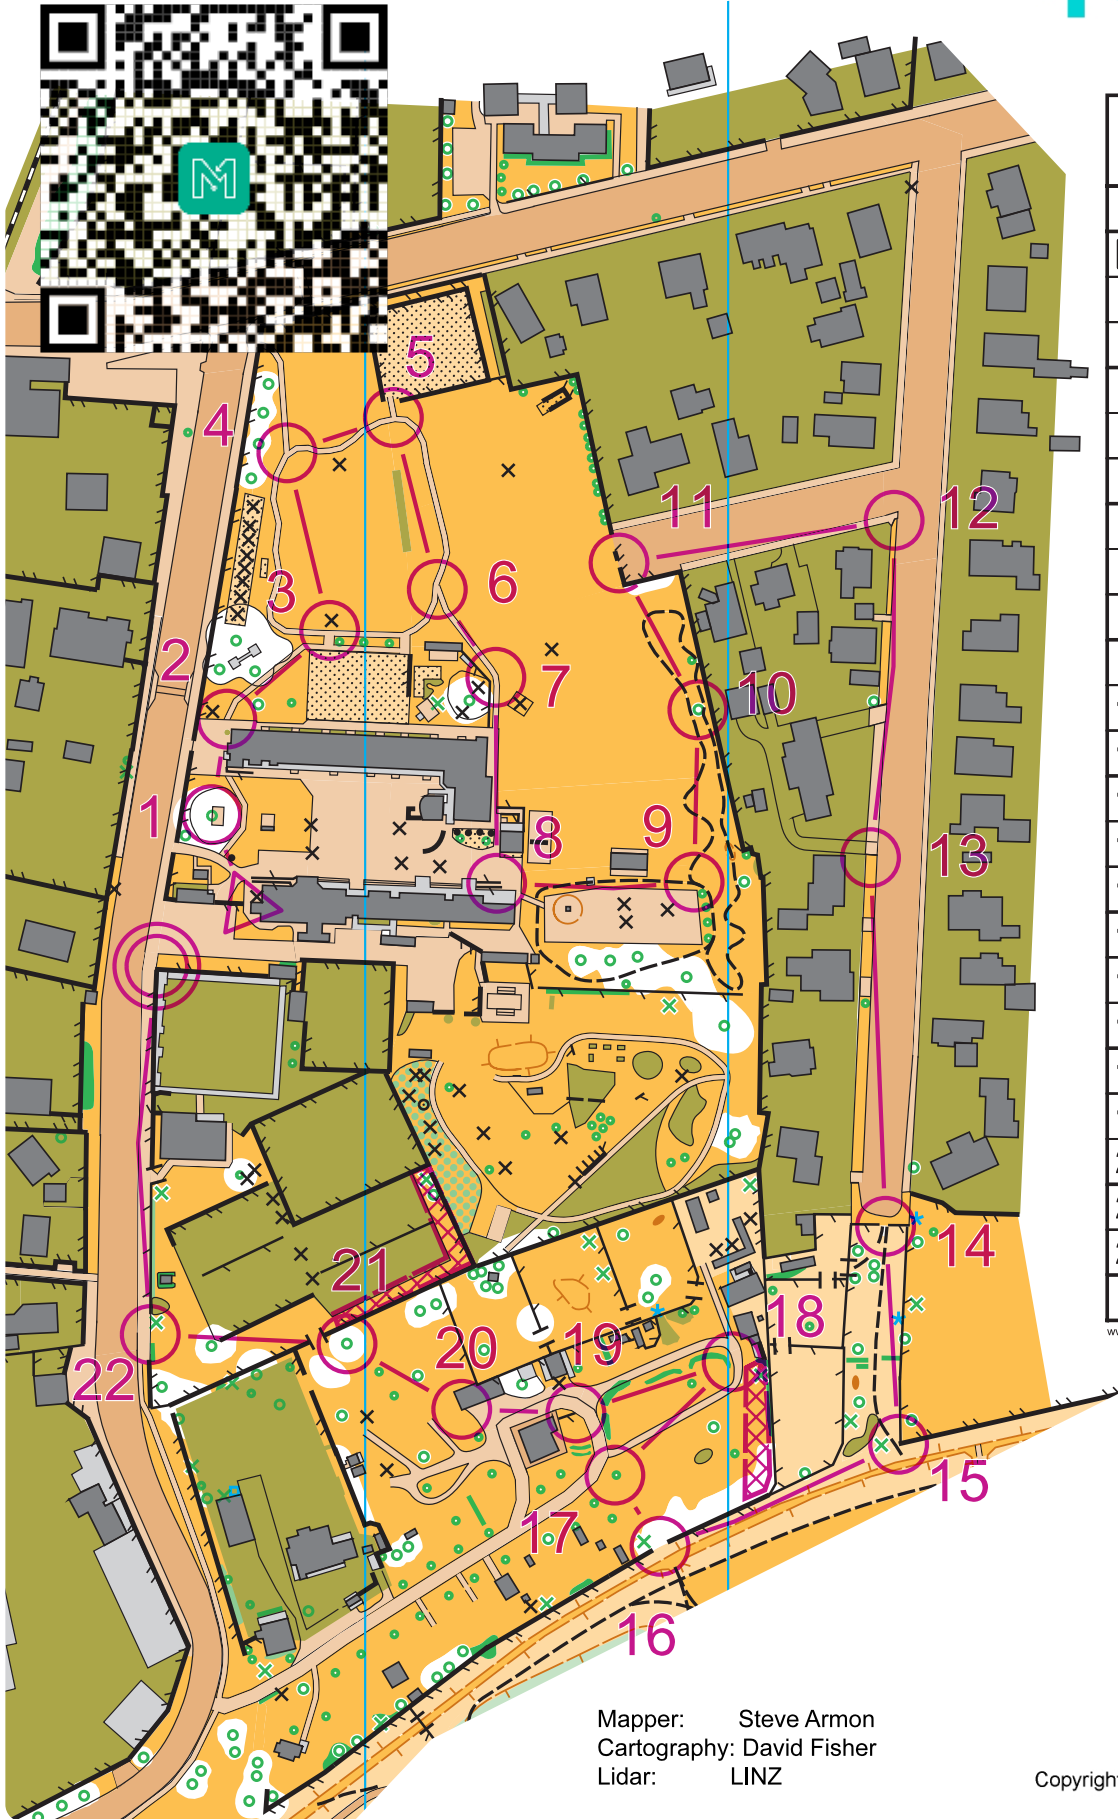

Waipawa

20251112

Sprint Orienteering map

White

Scale 1:2,500

Metres

Waipawa 16/11/2025		
White	1.4 km	
▷		
1	101	Prominent tree, East side
2	102	Path Junction
3	103	Path Junction
4	104	Path Junction
5	105	Path Junction
6	106	Path Junction
7	107	Path Bend
8	108	Railing
9	109	Path Junction
10	110	Prominent tree, South side
11	111	Gate
12	112	Path, East End
13	113	Path, South End
14	114	Path, North End
15	115	Fence, Southwest corner
16	116	Gate
17	117	Prominent tree
18	118	Path Bend
19	119	Fence, East End
20	120	Building, Southwest corner
21	121	Prominent tree
22	122	Entrance way
◁	120 m	▷

hborienteering.com

Mapper: Steve Armon
Cartography: David Fisher
Lidar: LINZ

Copyright © Hawke's Bay Orienteering Club Inc.