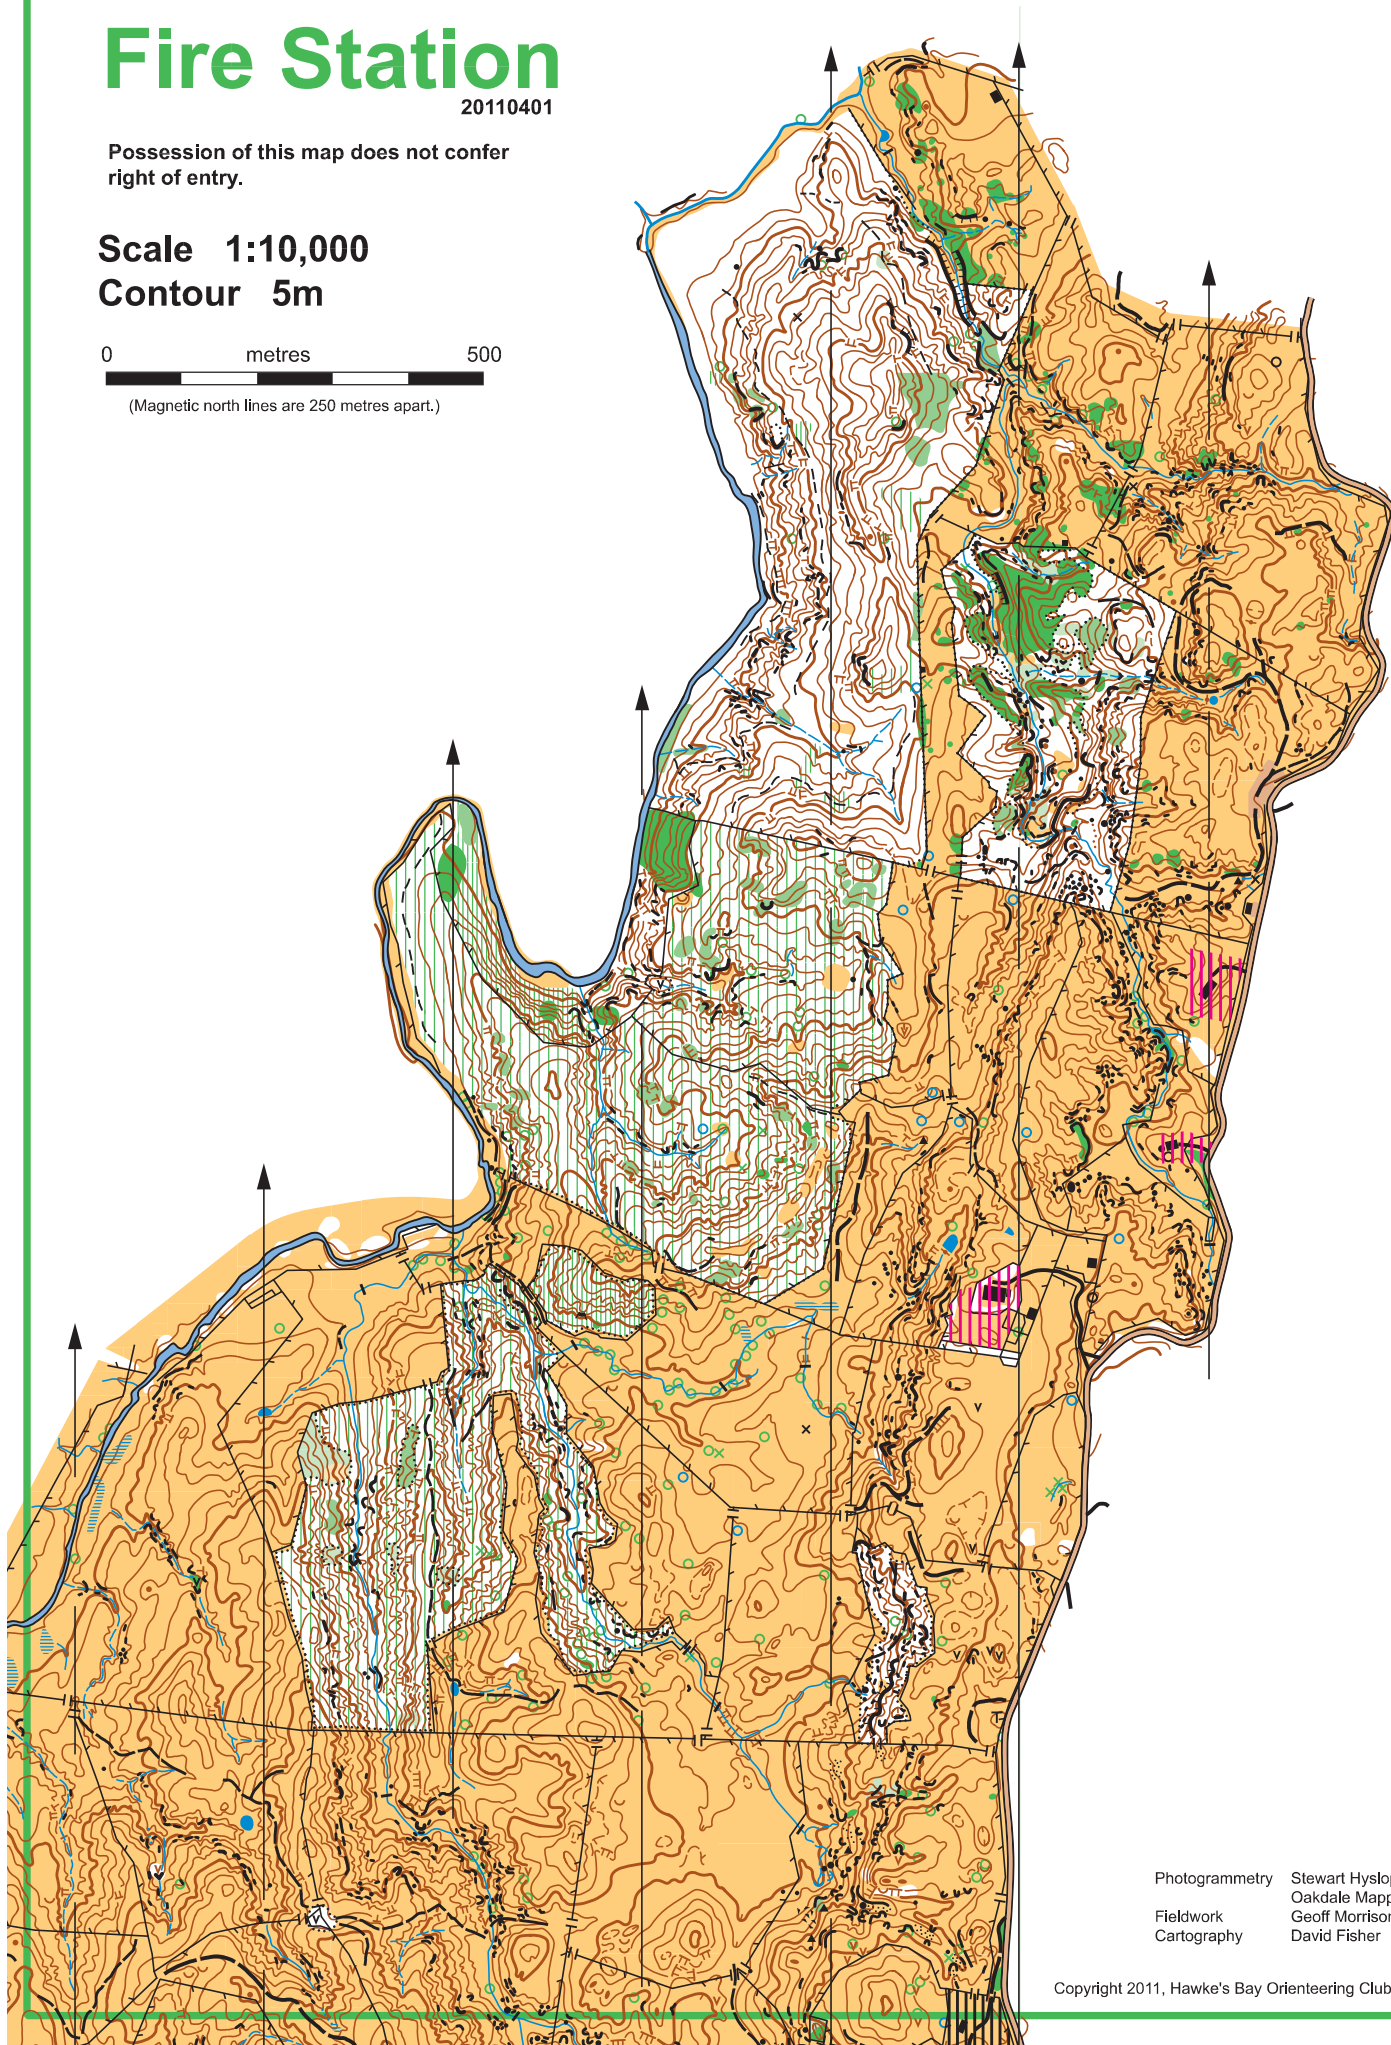

# Fire Station

20110401

Possession of this map does not confer  
right of entry.

Scale 1:10,000

Contour 5m

0 metres 500

(Magnetic north lines are 250 metres apart.)

Photogrammetry Stewart Hyslop  
Oakdale Mapping  
Fieldwork Geoff Morrison  
Cartography David Fisher

Copyright 2011, Hawke's Bay Orienteering Club Inc.