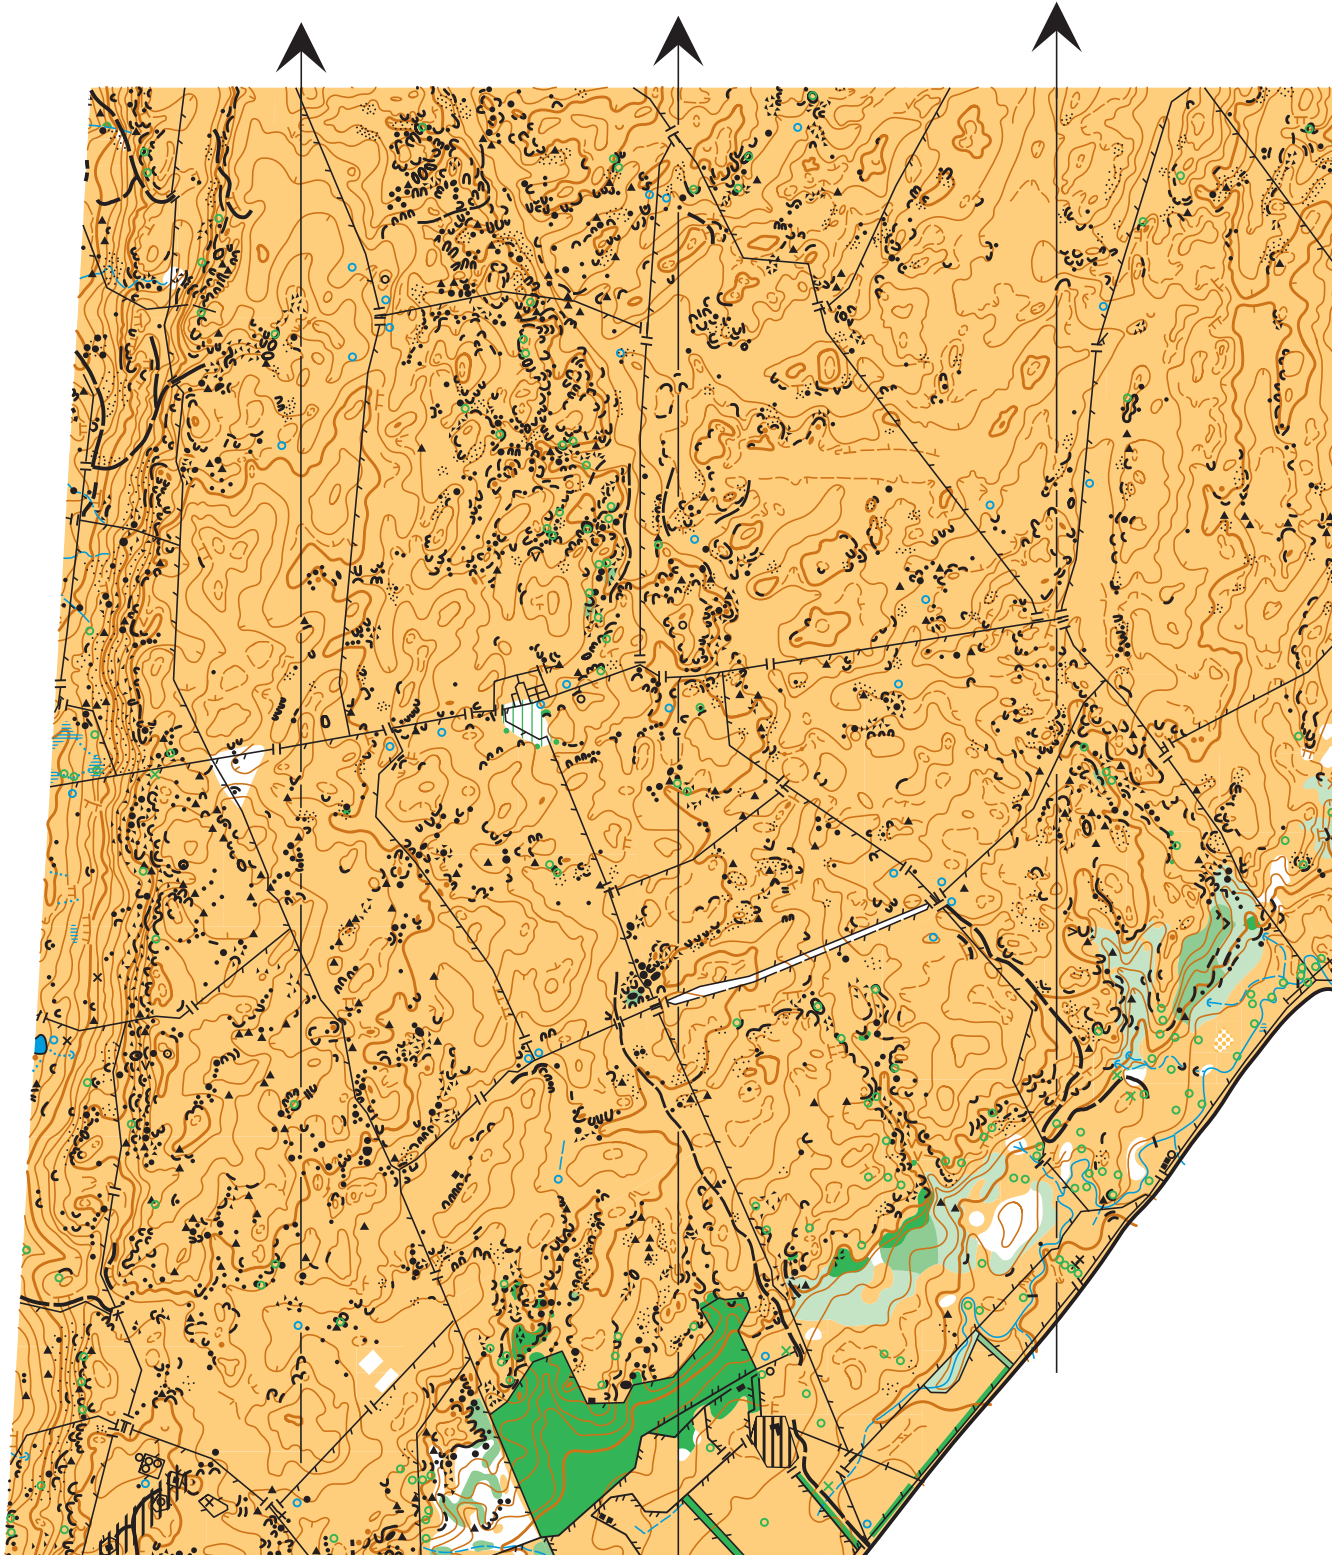

Maraetotara

Possession of this map does not confer right of entry.

Scale: 1:10,000
Contour: 5m

Magnetic
North

(Magnetic north lines are 500 metres apart.)

Reserve boxes, use in case of SportIdent failure.

--	--	--

Base map: N.Z.Aerial Mapping Ltd.
Survey: Alan Berry
Cartography: Pamela Morrison
Printing: easyprint, Napier